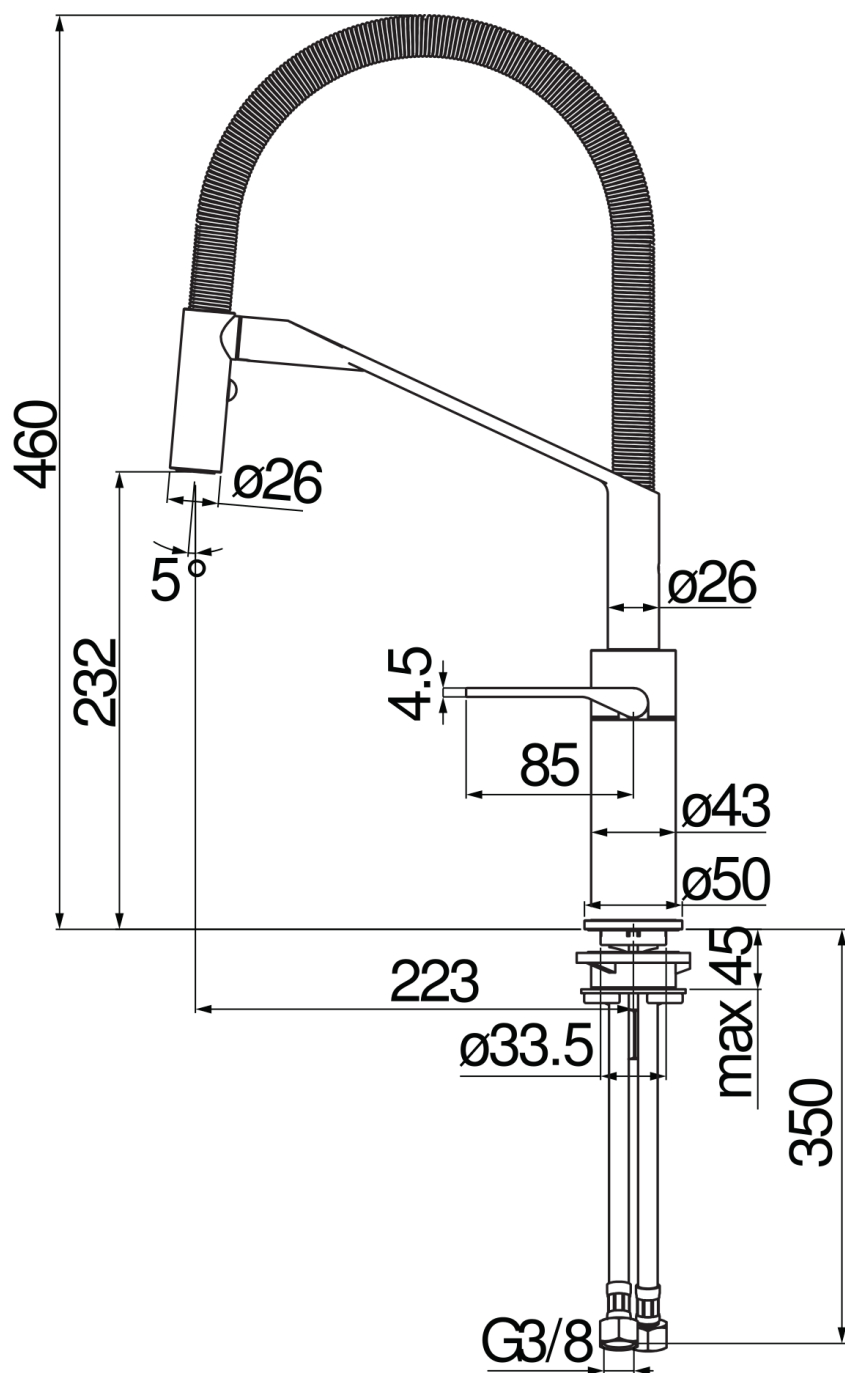

SPECIFICATIONS

Single control
Inox and Velvet black
360° swivel spout
Adjustable 2-jet hand shower
ø 3/8" stainless steel flexible pipe
Energy saving system with cold water side opening
Packaging: 56,5 x 29 x 7,1 cm / 0,011633 m³

CERTIFICATIONS

FLOW RATE DIAGRAM: HOT/COLD WATER

FLOW RATE DIAGRAM: MIXED WATER