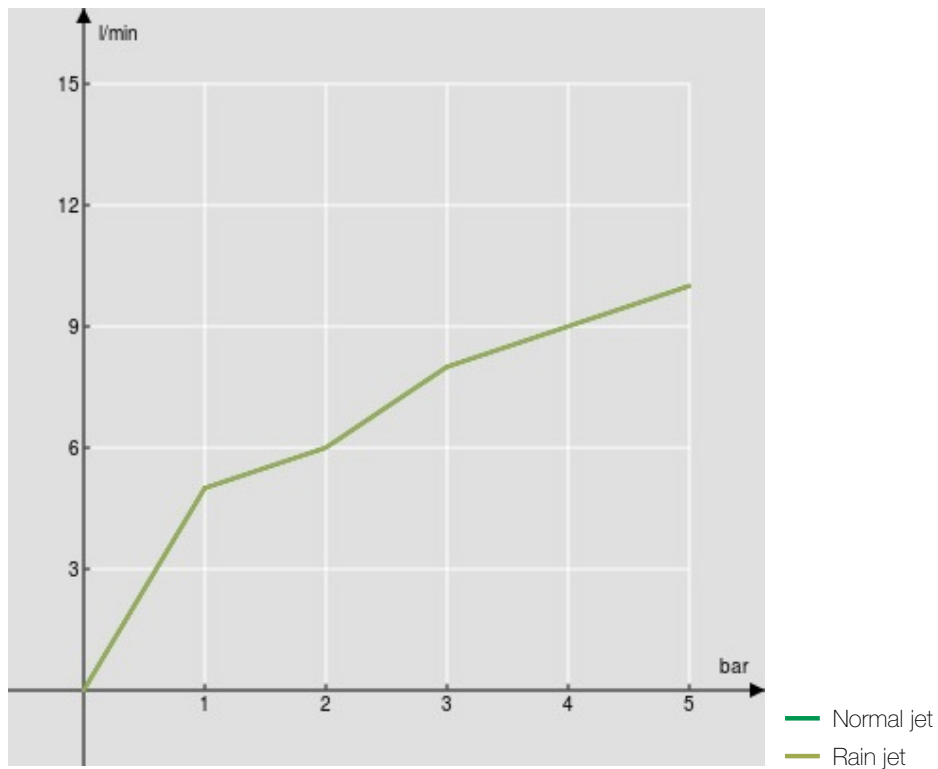

FLOW RATE DIAGRAM: MIXED WATER