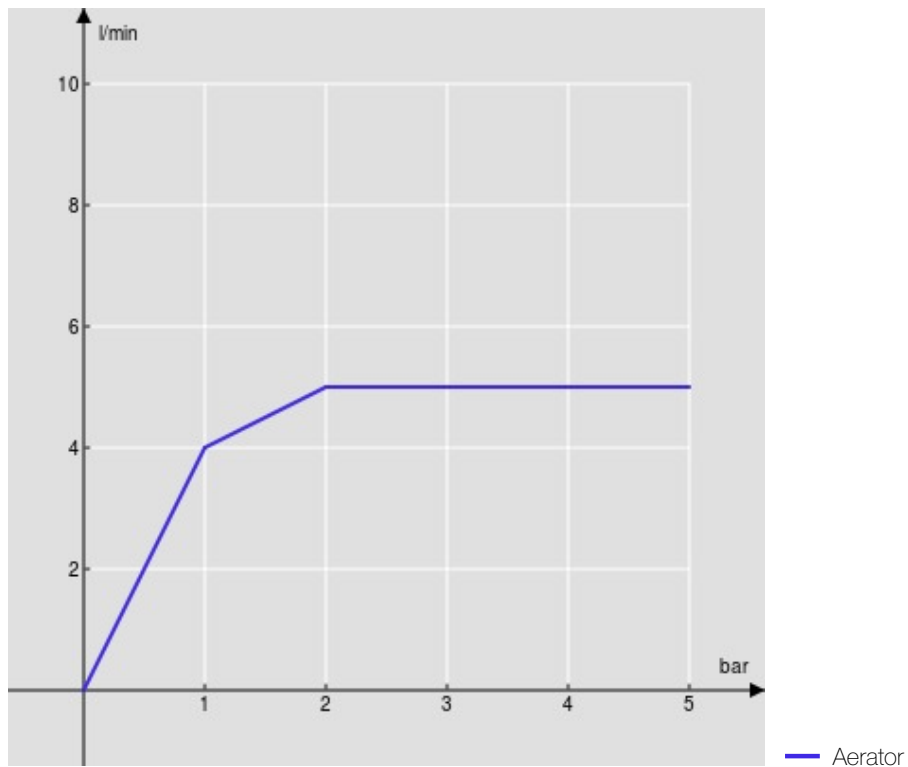

SPECIFICATIONS

Infrared control

Chrome

Anti limescale aerator M 18 x 1, flow rate 5 l/min

Swivel spout

Battery powered

Without waste, ø 3/8" stainless steel flexible pipe

Packaging: 56,5 x 29 x 7,1 cm / 0,01163 m<sup>3</sup> / 4,13 kg

FLOW RATE DIAGRAM: HOT/COLD WATER

FLOW RATE DIAGRAM: MIXED WATER