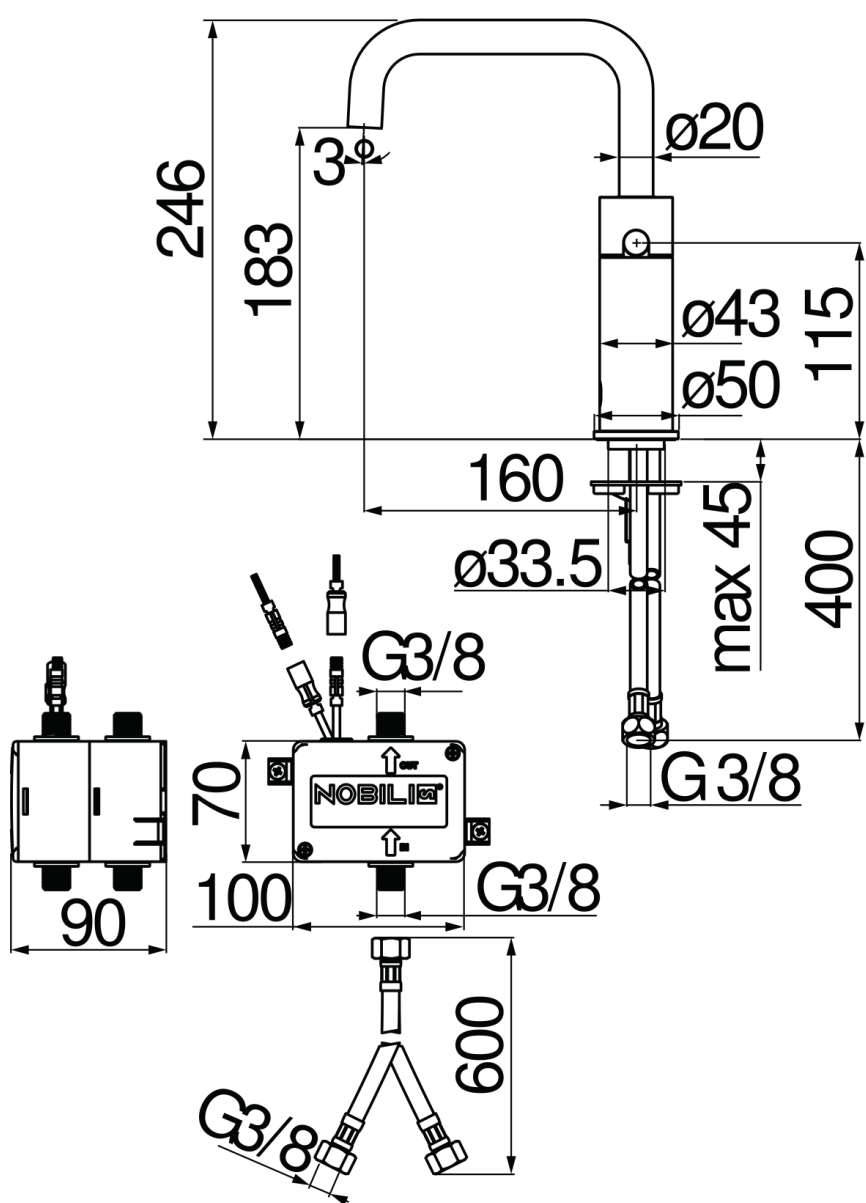

SPECIFICATIONS

Infrared control

Chrome

Anti limescale aerator M 18 x 1, flow rate 5 l/min

Swivel spout

Battery powered

Without waste, ø 3/8" stainless steel flexible pipe

Packaging: 56,5 x 29 x 7,1 cm / 0,01163 m<sup>3</sup> / 4,13 kg

FLOW RATE DIAGRAM: HOT/COLD WATER

FLOW RATE DIAGRAM: MIXED WATER