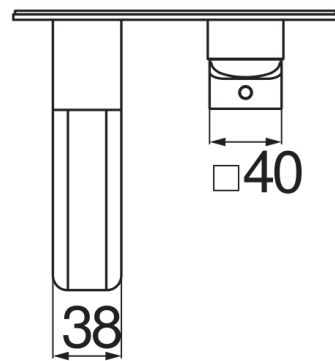

SPECIFICATIONS

Single control wall-mounted external part cascade spout
Chrome
Length of spout 150 mm
Without waste
50% two step cartridge for water saving
Packaging: 41 x 21 x 7 cm / 0,00603 m³ / 2 kg

CERTIFICATIONS

FLOW RATE DIAGRAM: HOT/COLD WATER

— Cascade spout

FLOW RATE DIAGRAM: MIXED WATER

— Cascade spout