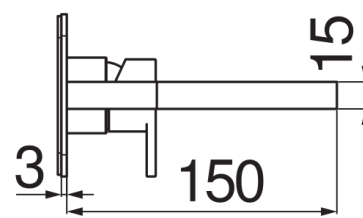

SPECIFICATIONS

Single control wall-mounted external part cascade spout
Chrome
Length of spout 150 mm
Without waste
50% two step cartridge for water saving
Packaging: 41 x 21 x 7 cm / 0,00603 m³ / 2 kg

CERTIFICATIONS

FLOW RATE DIAGRAM: HOT/COLD WATER

— Cascade spout

FLOW RATE DIAGRAM: MIXED WATER

— Cascade spout