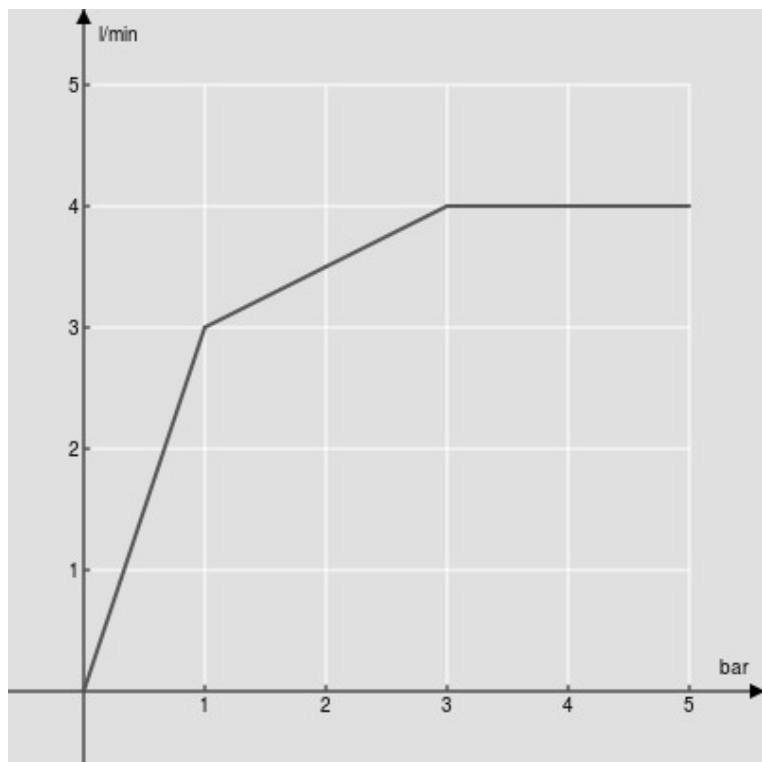

SPECIFICATIONS

Single control wall-mounted external part cascade spout
Chrome
Length of spout 150 mm
Without waste
50% two step cartridge for water saving
Packaging: 41 x 21 x 7 cm / 0,00603 m³ / 2 kg

CERTIFICATIONS

FLOW RATE DIAGRAM: HOT/COLD WATER

— Cascade spout

FLOW RATE DIAGRAM: MIXED WATER

— Cascade spout