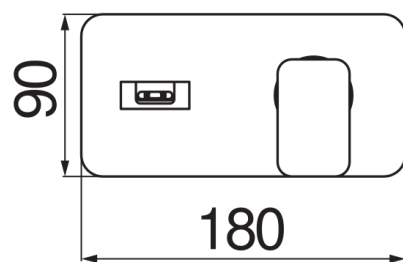

SPECIFICATIONS

Single control wall-mounted external part cascade spout
Chrome
Length of spout 150 mm
Without waste
50% two step cartridge for water saving
Packaging: 41 x 21 x 7 cm / 0,00603 m³ / 2 kg

CERTIFICATIONS

FLOW RATE DIAGRAM: HOT/COLD WATER

— Cascade spout

FLOW RATE DIAGRAM: MIXED WATER

— Cascade spout