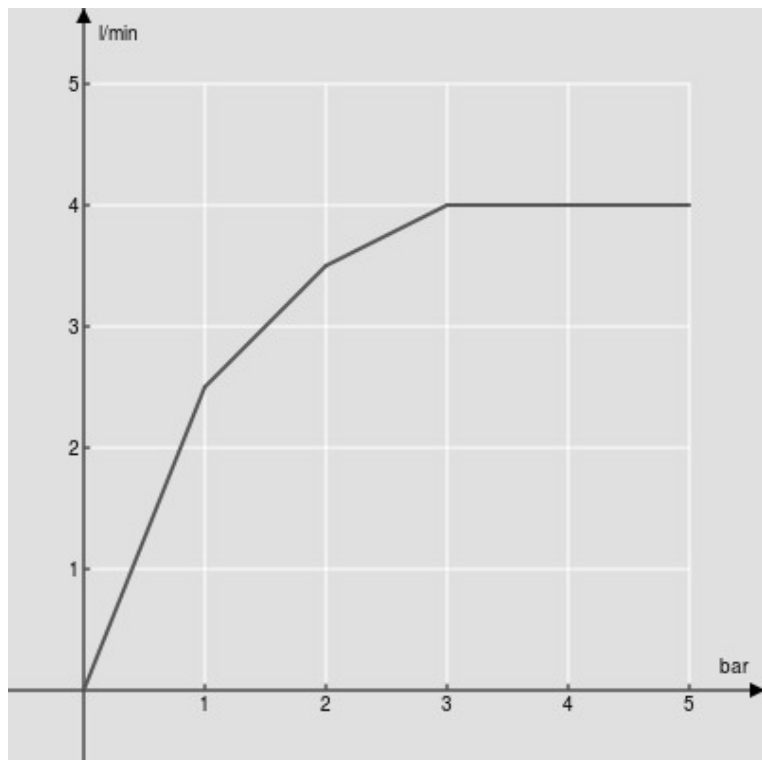

SPECIFICATIONS

Single control wall-mounted external part cascade spout
Chrome
Length of spout 150 mm
Without waste
50% two step cartridge for water saving
Packaging: 41 x 21 x 7 cm / 0,00603 m³ / 2 kg

CERTIFICATIONS

FLOW RATE DIAGRAM: HOT/COLD WATER

— Cascade spout

FLOW RATE DIAGRAM: MIXED WATER

— Cascade spout