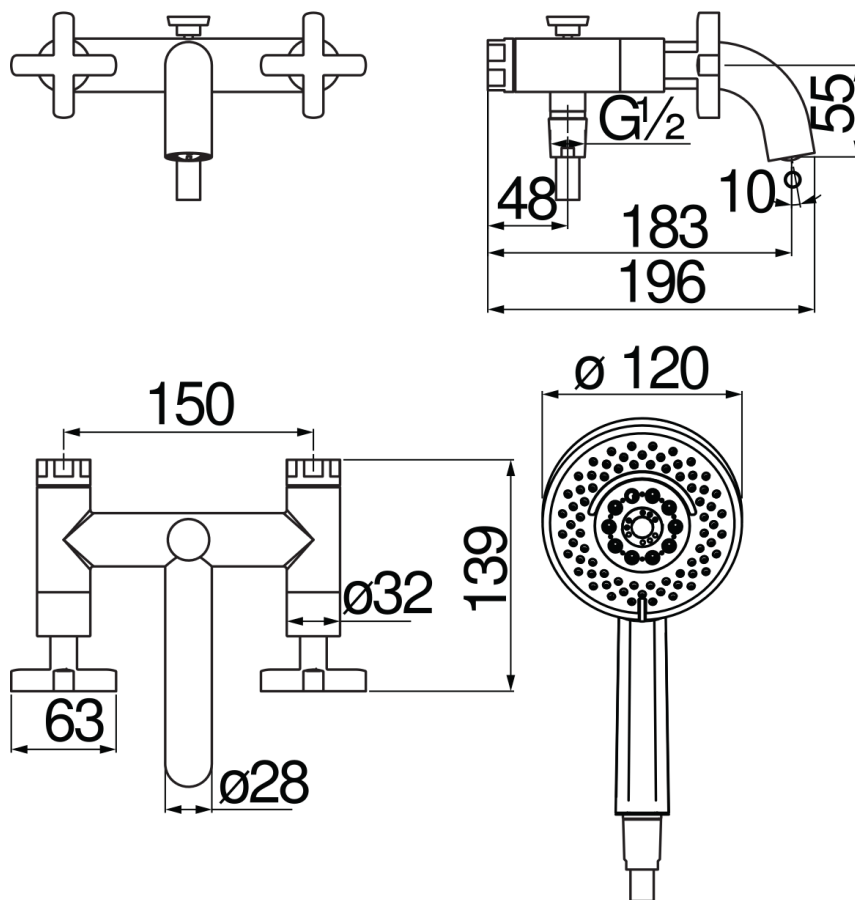

SPECIFICATIONS

External group with shower set

Velvet black

Anti limescale aerator M 24 x 1

Auto return deviator

4-jet hand shower and 150 cm hose

Packaging: 38,5 x 24 x 13,9 cm / 0,012843 m³ / 2,96 kg

FLOW RATE DIAGRAM: HOT/COLD WATER

FLOW RATE DIAGRAM: MIXED WATER