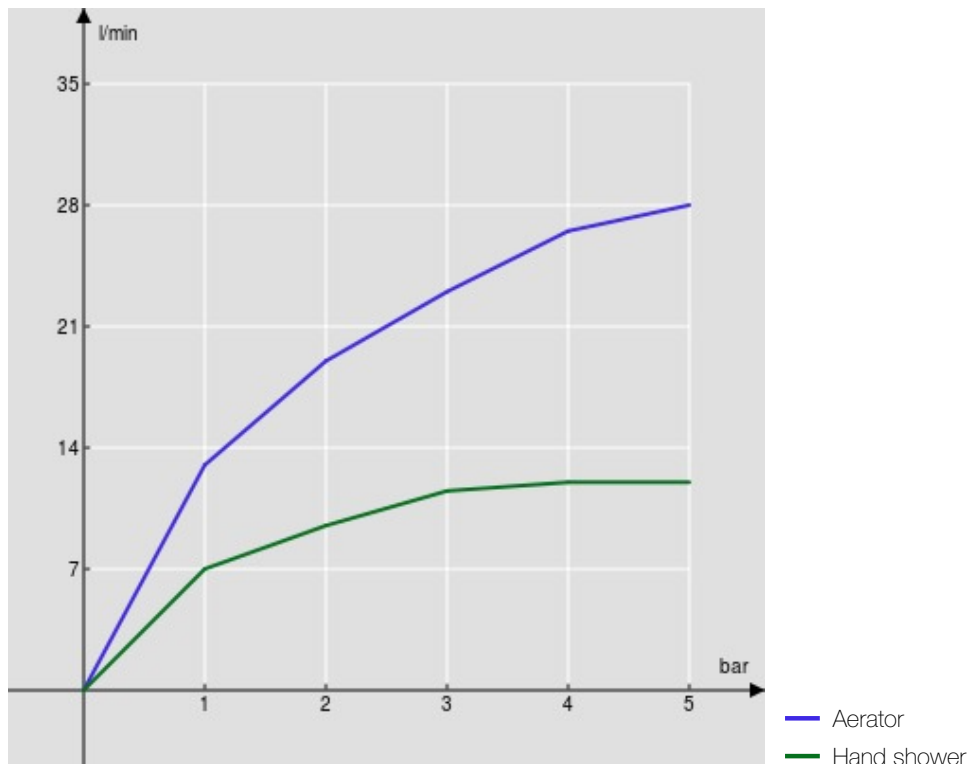

SPECIFICATIONS

External group with shower set

Velvet black

Anti limescale aerator M 24 x 1

Auto return deviator

4-jet hand shower and 150 cm hose

Packaging: 38,5 x 24 x 13,9 cm / 0,012843 m³ / 2,96 kg

FLOW RATE DIAGRAM: HOT/COLD WATER

FLOW RATE DIAGRAM: MIXED WATER