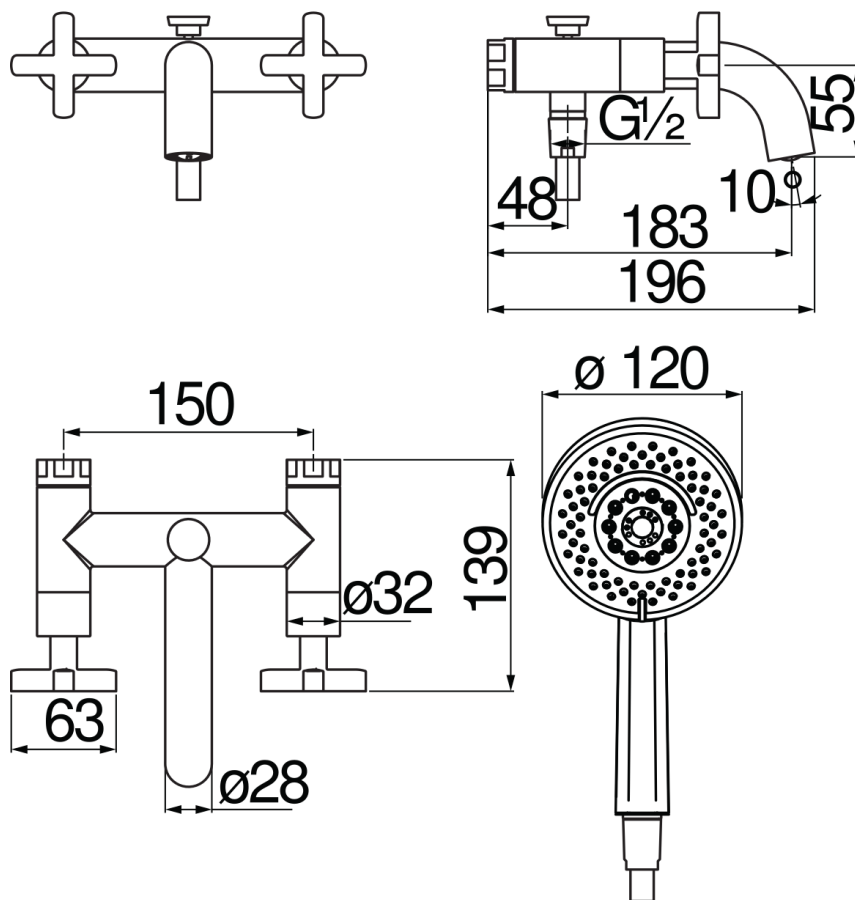

SPECIFICATIONS

External group with shower set

Chrome

Anti limescale aerator M 24 x 1

Auto return deviator

4-jet hand shower and 150 cm hose

Packaging: 38,5 x 24 x 13,9 cm / 0,012843 m<sup>3</sup> / 2,96 kg

FLOW RATE DIAGRAM: HOT/COLD WATER

FLOW RATE DIAGRAM: MIXED WATER