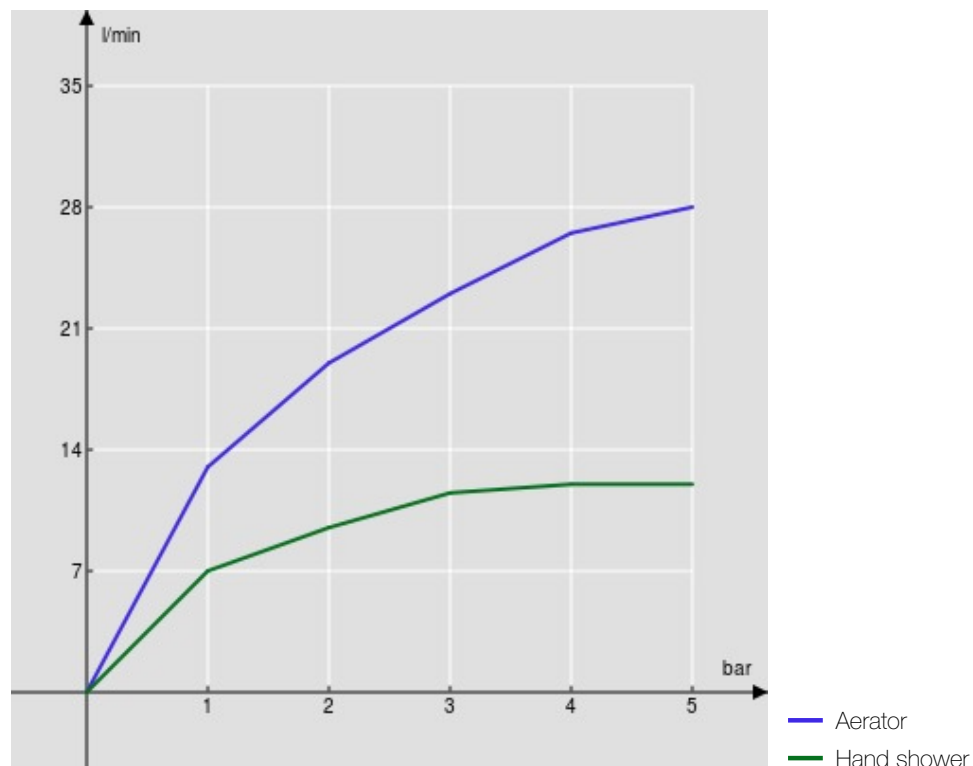

SPECIFICATIONS

External group with shower set

Chrome

Anti limescale aerator M 24 x 1

Auto return deviator

4-jet hand shower and 150 cm hose

Packaging: 38,5 x 24 x 13,9 cm / 0,012843 m<sup>3</sup> / 2,96 kg

FLOW RATE DIAGRAM: HOT/COLD WATER

FLOW RATE DIAGRAM: MIXED WATER