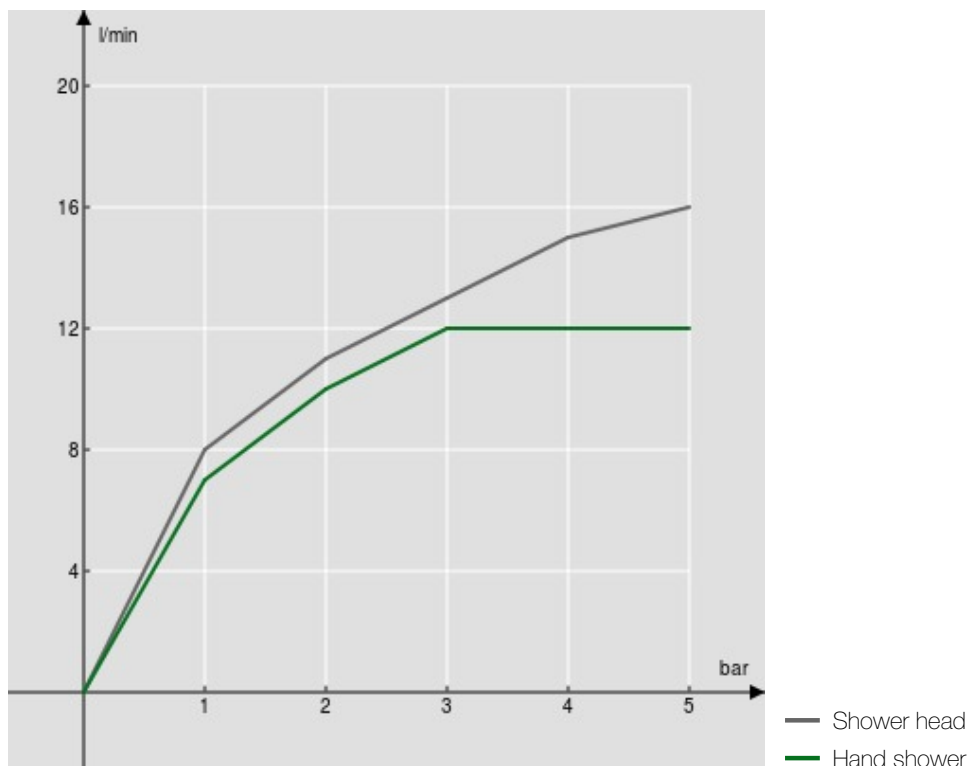

SPECIFICATIONS

External unit

Chrome

Swivel shower head \varnothing 200 mm abs

Auto return deviator

Sliding swivel hand shower support

4-jet hand shower and 150 cm hose

Packaging: 117 x 42 x 8,5 cm / 0,041769 m³ / 9 kg

FLOW RATE DIAGRAM: HOT/COLD WATER

FLOW RATE DIAGRAM: MIXED WATER