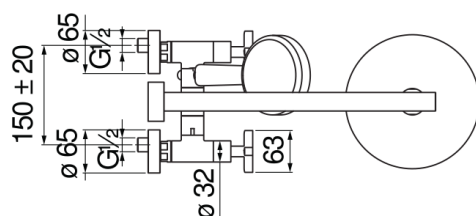

SPECIFICATIONS

External unit

Chrome

Swivel shower head \varnothing 200 mm abs

Auto return deviator

Sliding swivel hand shower support

4-jet hand shower and 150 cm hose

Packaging: 117 x 42 x 8,5 cm / 0,041769 m³ / 9 kg

FLOW RATE DIAGRAM: HOT/COLD WATER

FLOW RATE DIAGRAM: MIXED WATER