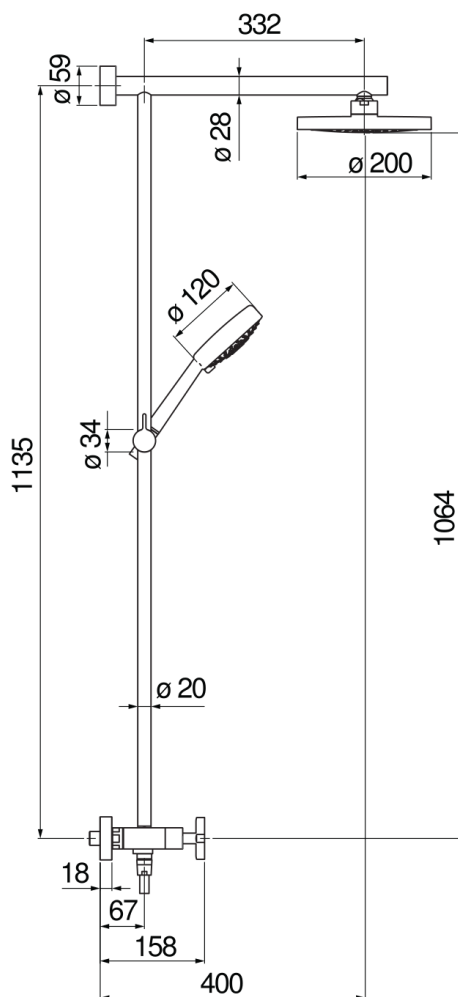

SPECIFICATIONS

External unit

Chrome

Swivel shower head \varnothing 200 mm abs

Auto return deviator

Sliding swivel hand shower support

4-jet hand shower and 150 cm hose

Packaging: 117 x 42 x 8,5 cm / 0,041769 m³ / 9 kg

FLOW RATE DIAGRAM: HOT/COLD WATER

FLOW RATE DIAGRAM: MIXED WATER