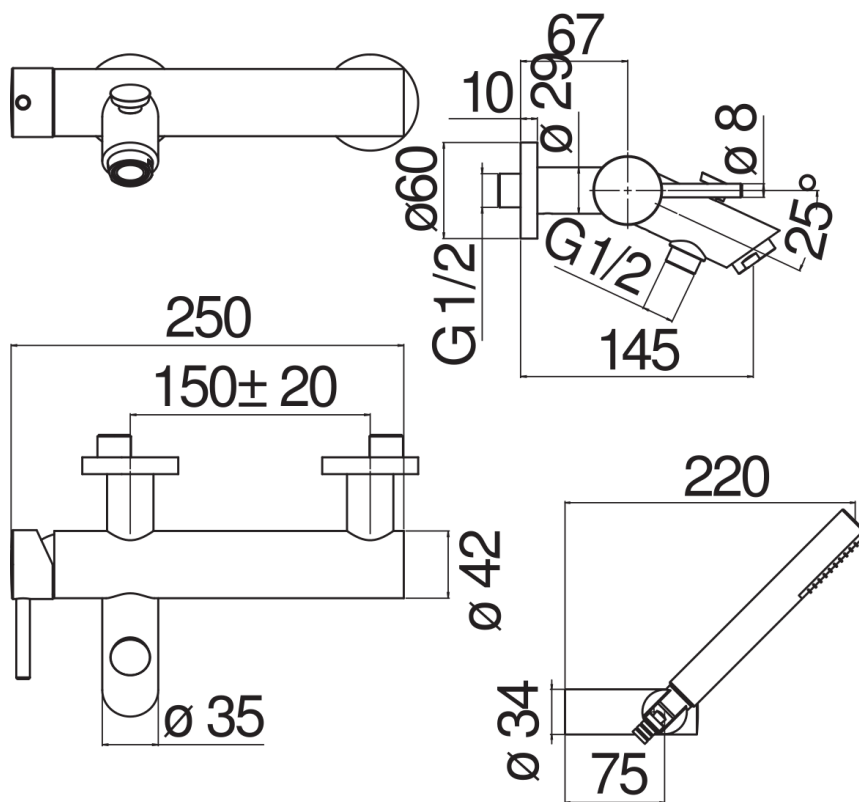

SPECIFICATIONS

External single control mixer tap with shower set
Velvet black
Anti limescale aerator M 28 x 1
Auto return deviator
Adjustable hand shower support
Single jet hand shower and 150 cm hose
50% two step cartridge for water saving
Packaging: 41 x 21 x 7 cm / 0,00603 m³ / 3,09 kg

CERTIFICATIONS

FLOW RATE DIAGRAM: HOT/COLD WATER

FLOW RATE DIAGRAM: MIXED WATER