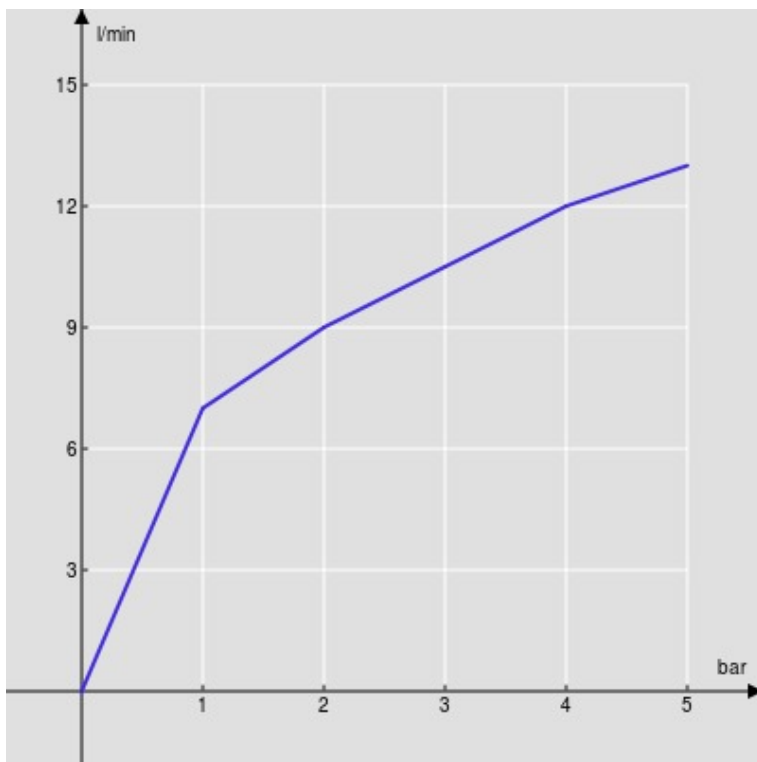

SPECIFICATIONS

Single control with pull-out hand shower
Polar white
Pull-out single jet hand shower
1 1/4" push waste
ø 3/8" stainless steel flexible pipe
50% two step cartridge for water saving
Packaging: 41 x 21 x 7 cm / 0,00603 m³ / 2,25 kg

CERTIFICATIONS

FLOW RATE DIAGRAM: HOT/COLD WATER

— Aerator

FLOW RATE DIAGRAM: MIXED WATER

— Aerator