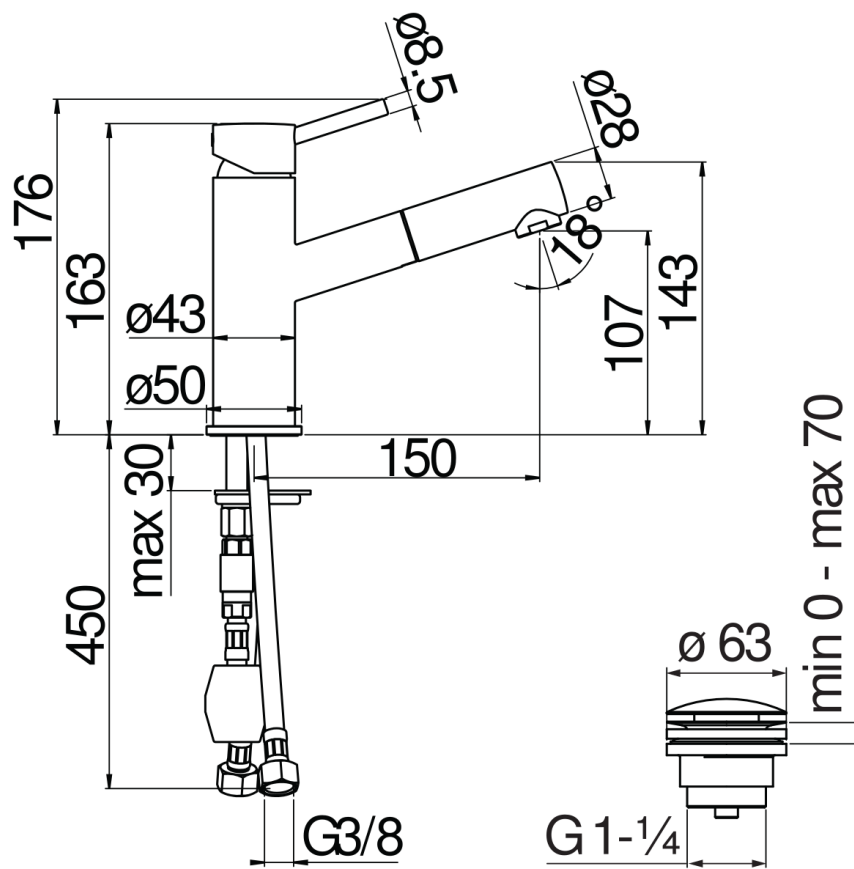

SPECIFICATIONS

Single control with pull-out hand shower
Polar white
Pull-out single jet hand shower
1 1/4" push waste
ø 3/8" stainless steel flexible pipe
50% two step cartridge for water saving
Packaging: 41 x 21 x 7 cm / 0,00603 m³ / 2,25 kg

CERTIFICATIONS

FLOW RATE DIAGRAM: HOT/COLD WATER

— Aerator

FLOW RATE DIAGRAM: MIXED WATER

— Aerator