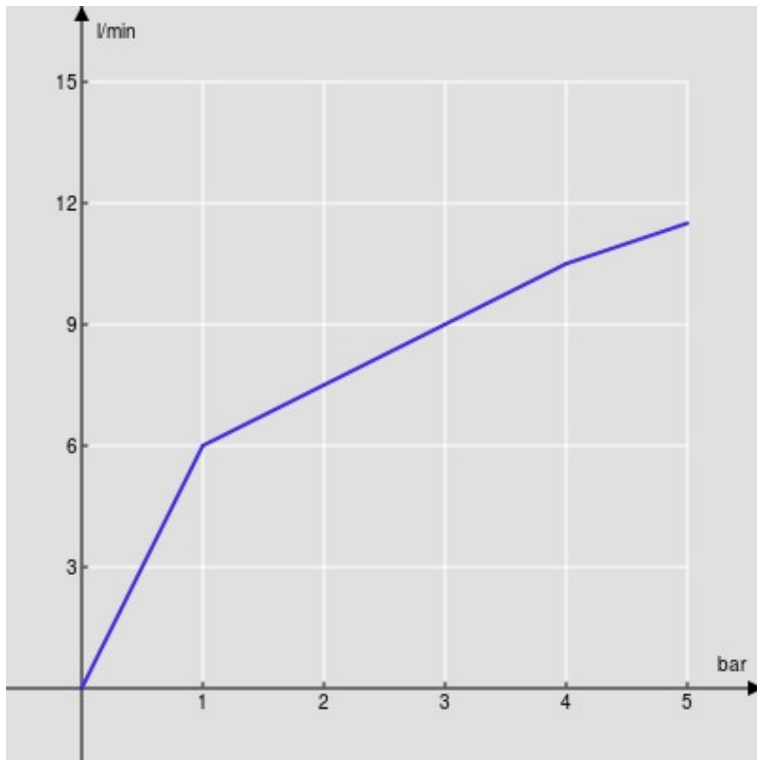

FLOW RATE DIAGRAM: HOT/COLD WATER