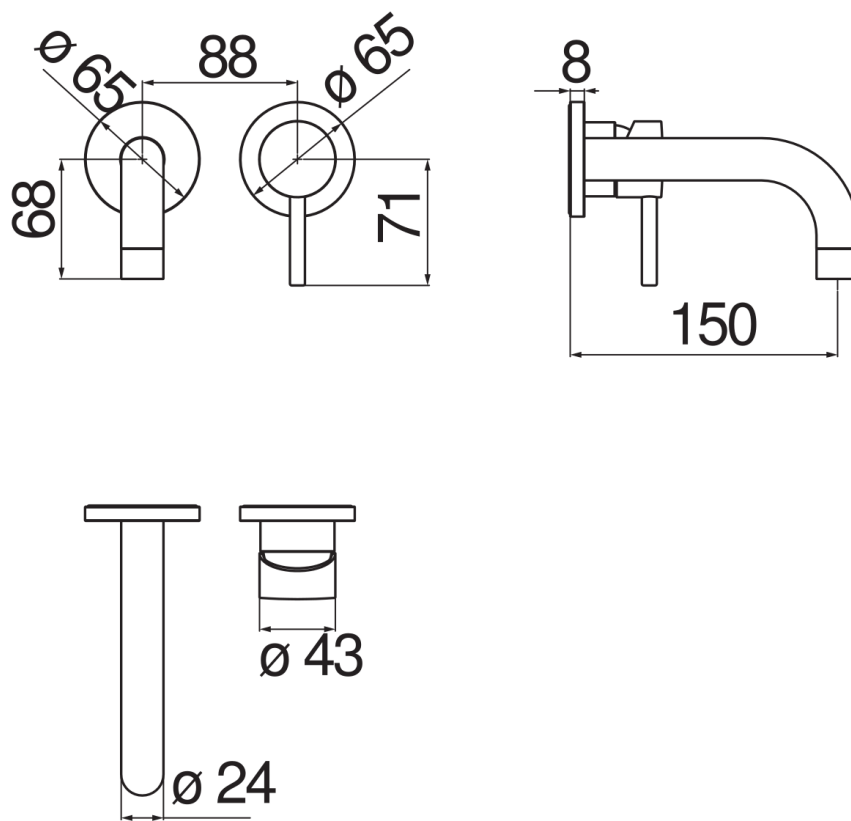

SPECIFICATIONS

Wall-mounted single control external part
Velvet black
Anti limescale aerator M 22 x 1
Length of spout 150 mm
Without waste
50% two step cartridge for water saving
Packaging: 41 x 21 x 7 cm / 0,00603 m³ / 1,87 kg

CERTIFICATIONS

FLOW RATE DIAGRAM: HOT/COLD WATER

FLOW RATE DIAGRAM: MIXED WATER