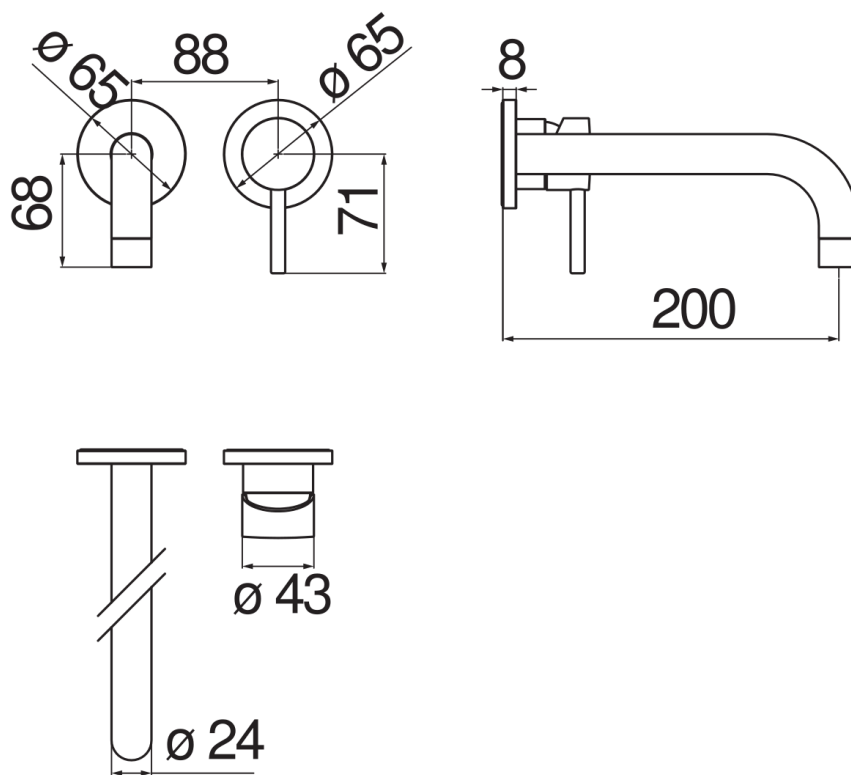

#### SPECIFICATIONS

Wall-mounted single control external part long spout

Polar white

Anti limescale aerator M 22 x 1

Length of spout 200 mm

Without waste

50% two step cartridge for water saving

Packaging: 41 x 21 x 7 cm / 0,00603 m<sup>3</sup> / 1,87 kg

#### CERTIFICATIONS

FLOW RATE DIAGRAM: HOT/COLD WATER

— Aerator

FLOW RATE DIAGRAM: MIXED WATER

— Aerator