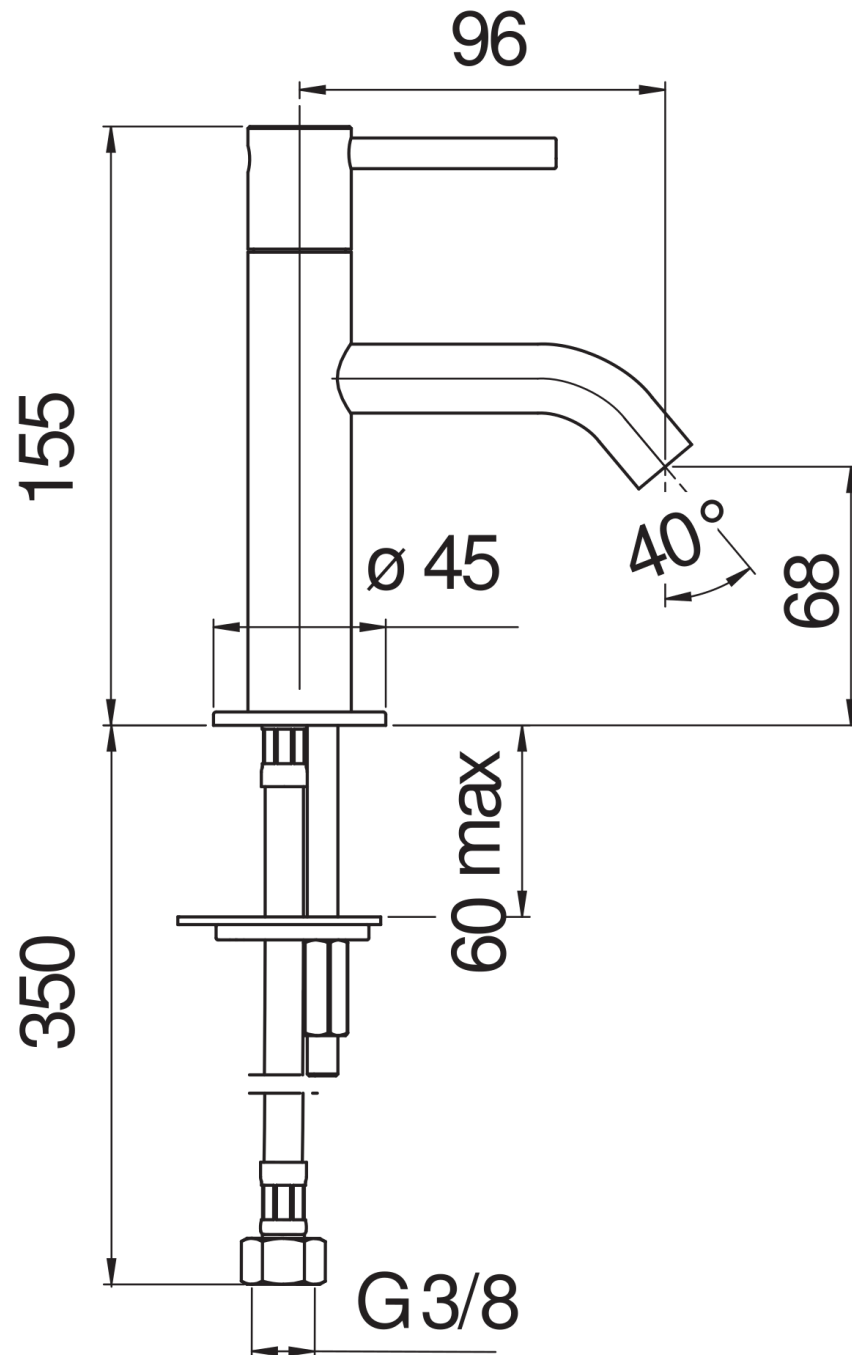

SPECIFICATIONS

Cold water tap

Polar white

Anti limescale aerator M 16,5 x 1

Without waste

ø 3/8" stainless steel hose

Packaging: 41,2 x 16,4 x 7,1 cm / 0,0048 m³ / 0,89 kg

FLOW RATE DIAGRAM: HOT/COLD WATER