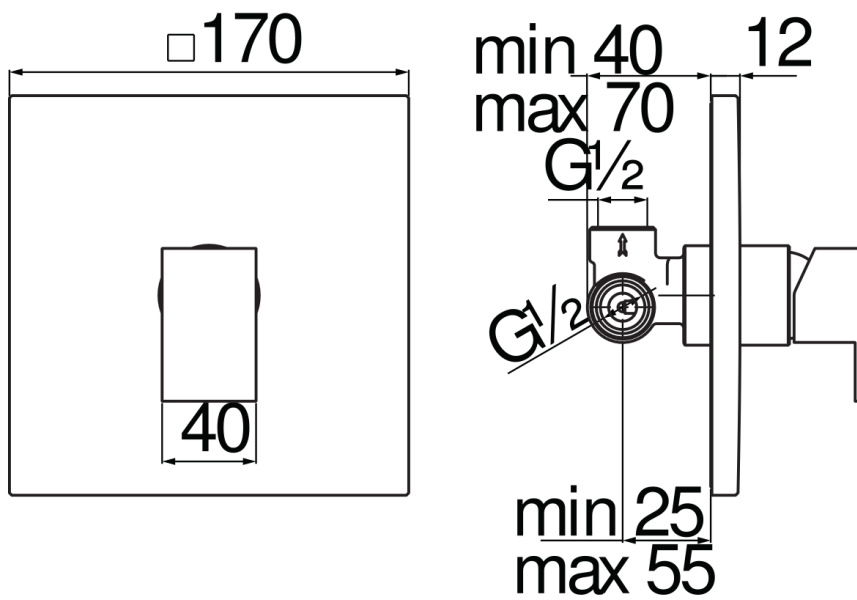

FLOW RATE DIAGRAM: HOT/COLD WATER