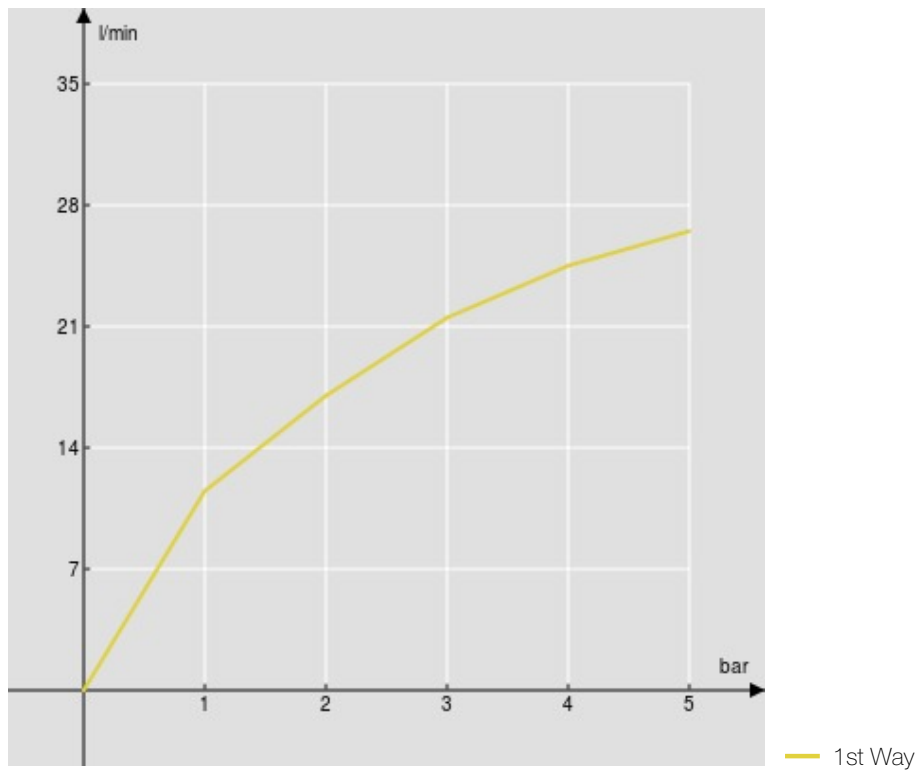

FLOW RATE DIAGRAM: MIXED WATER