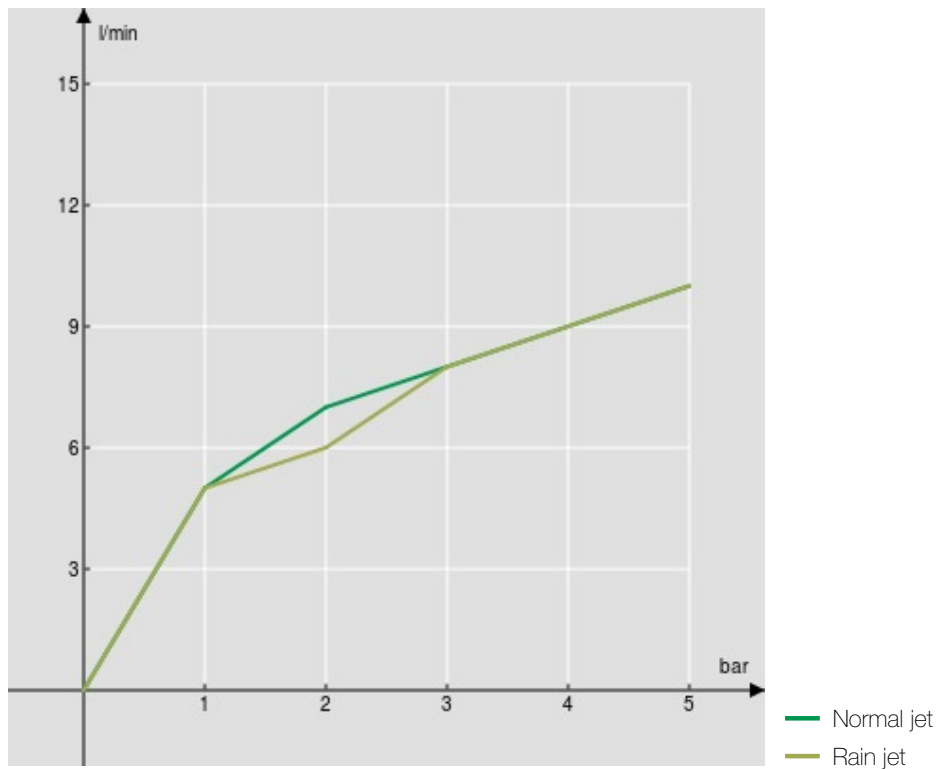

FLOW RATE DIAGRAM: MIXED WATER