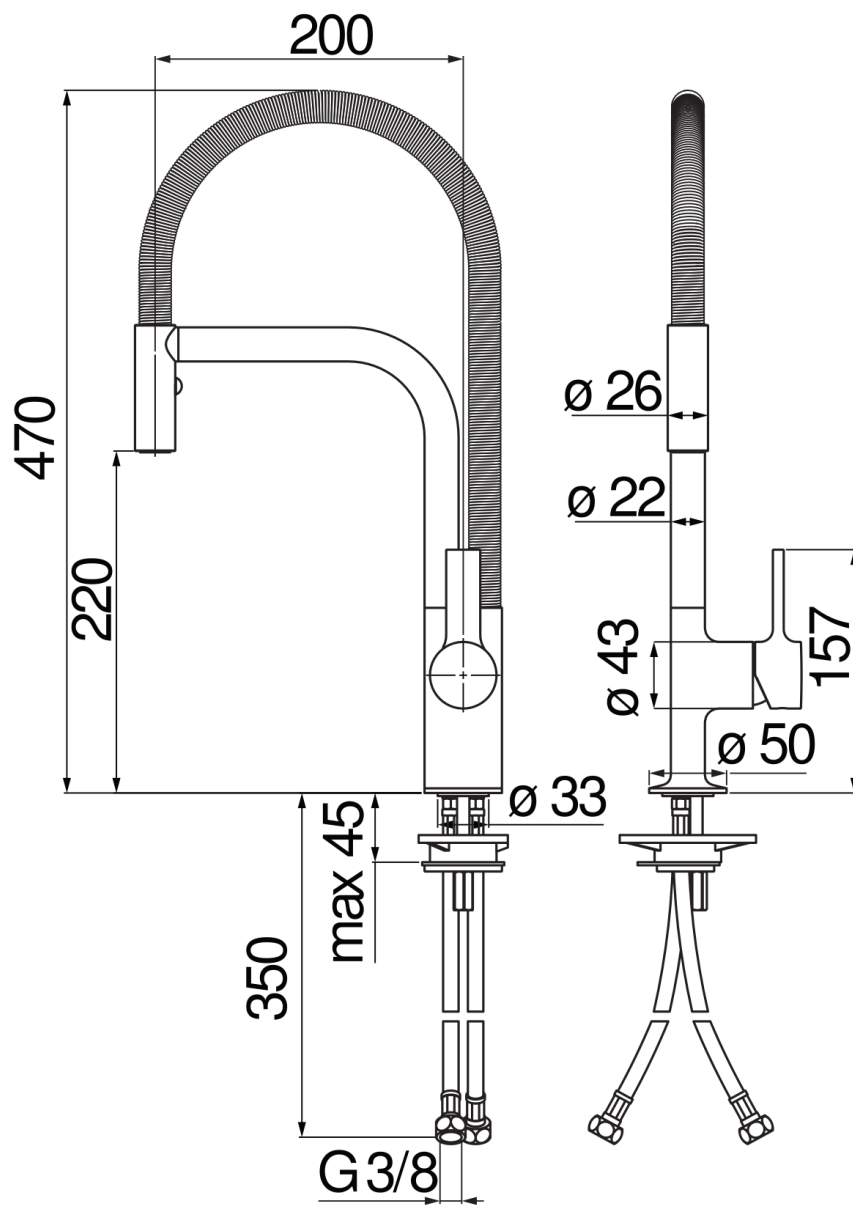

FLOW RATE DIAGRAM: HOT/COLD WATER