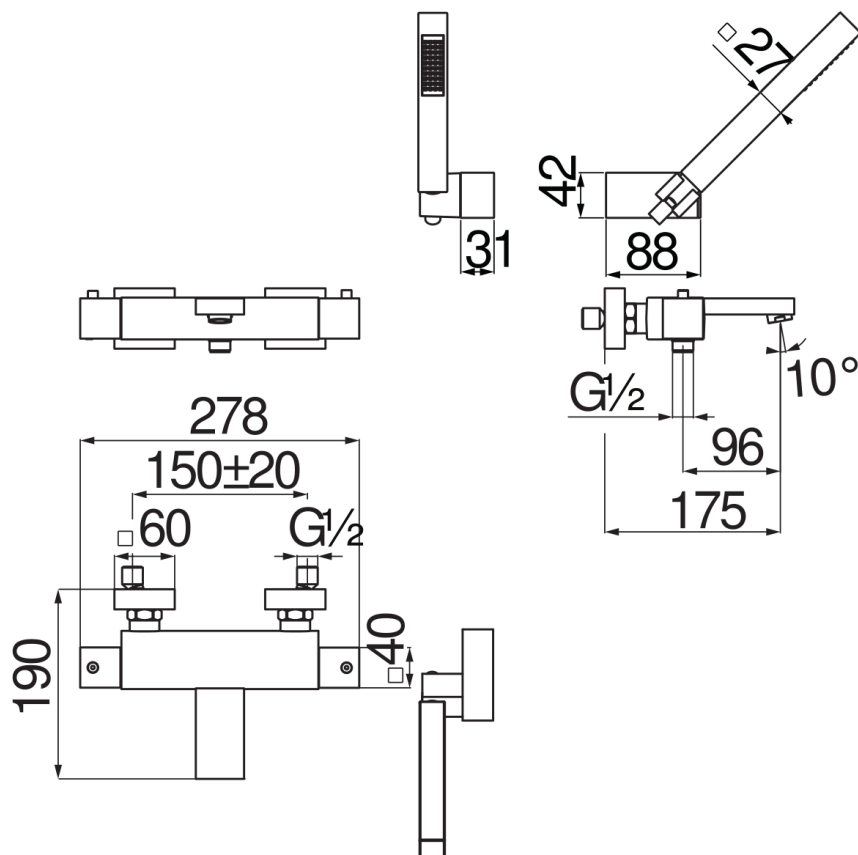

**SPECIFICATIONS**

External thermostatic control with shower set  
Inox  
38° C safety cut-out  
Non-return valves  
Anti limescale aerator M 24 x 1  
Adjustable hand shower support  
Single jet hand shower and 150 cm hose  
Cartridge spare filters included in the package  
Packaging: 37,1 x 23,7 x 11 cm / 0,00967 m<sup>3</sup> / 4,08 kg

**CERTIFICATIONS**

FLOW RATE DIAGRAM: HOT/COLD WATER

FLOW RATE DIAGRAM: MIXED WATER