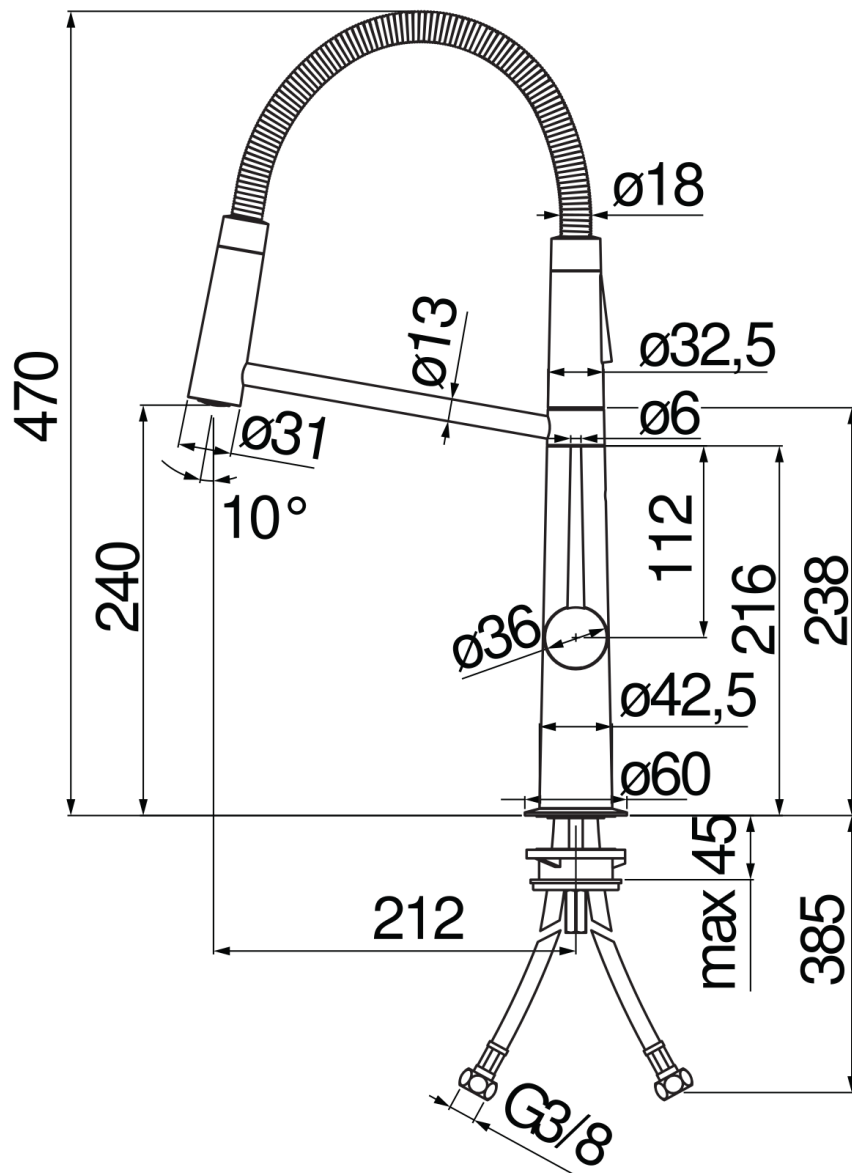

SPECIFICATIONS

Single control
Velvet black
360° swivel spout
Anti limescale aerator M 24 x 1
Single-jet 360° adjustable hand shower with magnetic support
Ø 3/8" stainless steel flexible pipe
Energy saving system with cold water side opening
50% two step cartridge for water saving
Packaging: 56,5 x 29 x 7,1 cm / 0,011633 m³ / 3,548 Kg

CERTIFICATIONS

FLOW RATE DIAGRAM: HOT/COLD WATER

FLOW RATE DIAGRAM: MIXED WATER