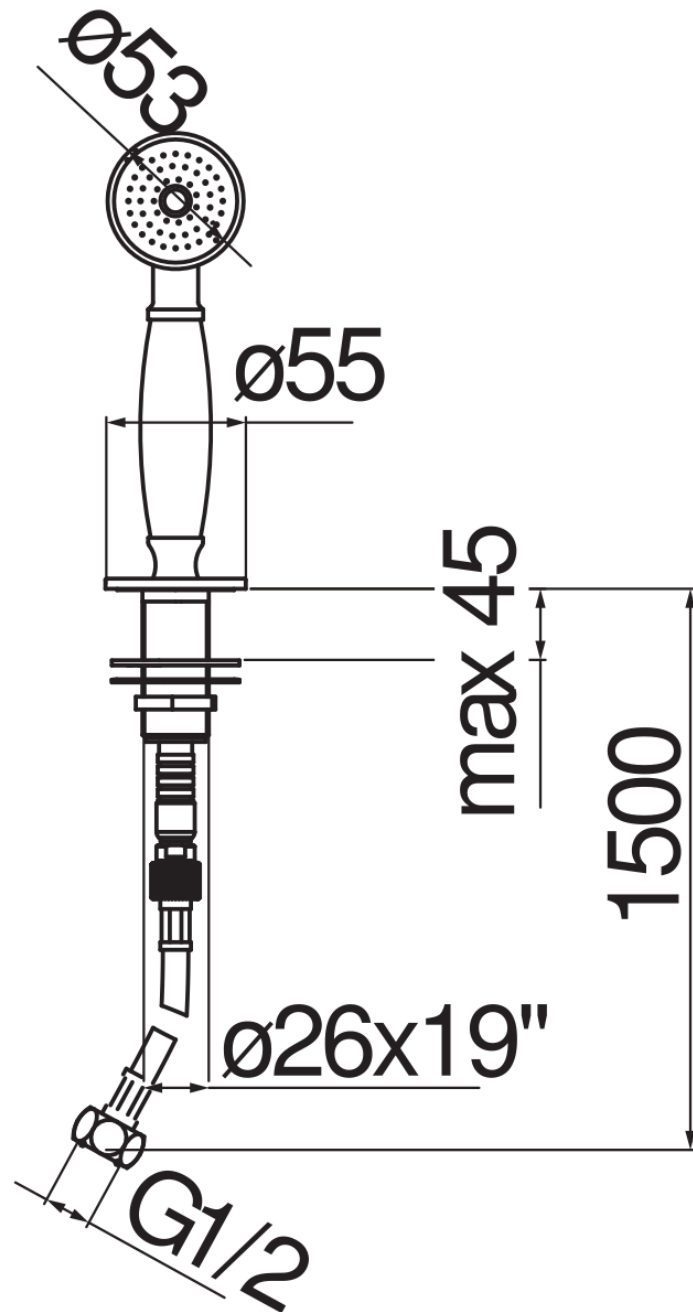

SPECIFICATIONS

Shower set

Chrome

Pull-out single jet hand shower

Packaging: 24 x 25 x 8 cm / 0,0048 m<sup>3</sup> / 0,94 kg

FLOW RATE DIAGRAM: HOT/COLD WATER