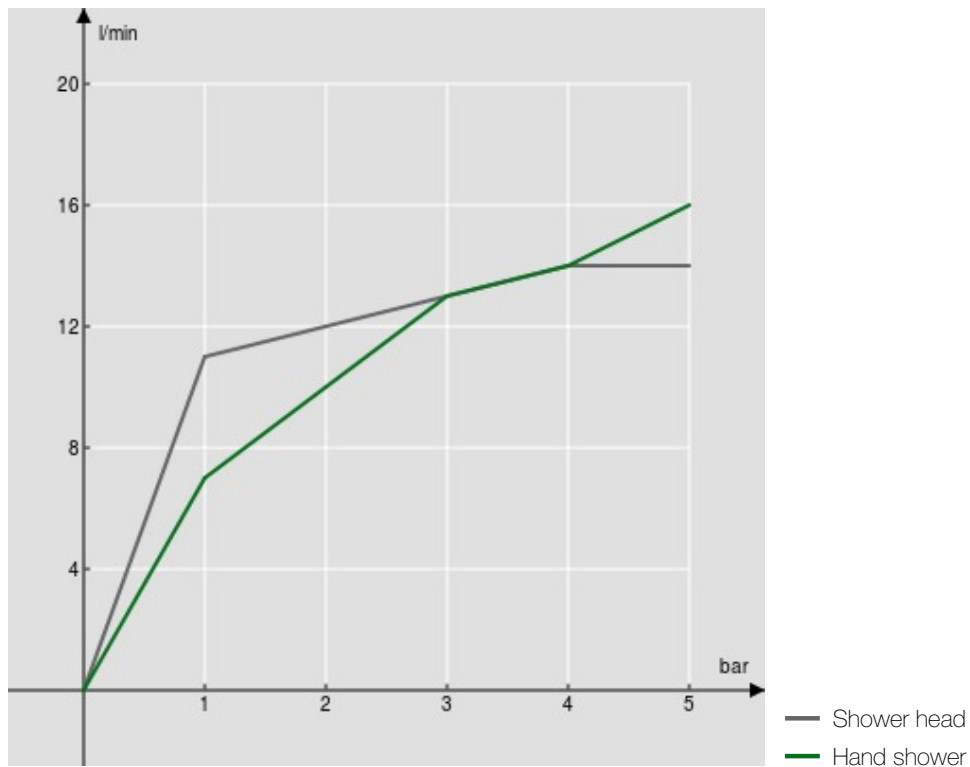

#### SPECIFICATIONS

External thermostatic mixer  
Chrome and white glass  
38° C safety cut-out  
Swivel shower head 400 x 270 mm  
Glass shelf  
Fixed hand shower support  
3-jet hand shower and 150 cm hose  
Cartridge spare filters included in the package  
Packaging: 117 x 42 x 8,5 cm / 0,041769 m<sup>3</sup> / 14,8 kg

#### CERTIFICATIONS

FLOW RATE DIAGRAM: HOT/COLD WATER

FLOW RATE DIAGRAM: MIXED WATER