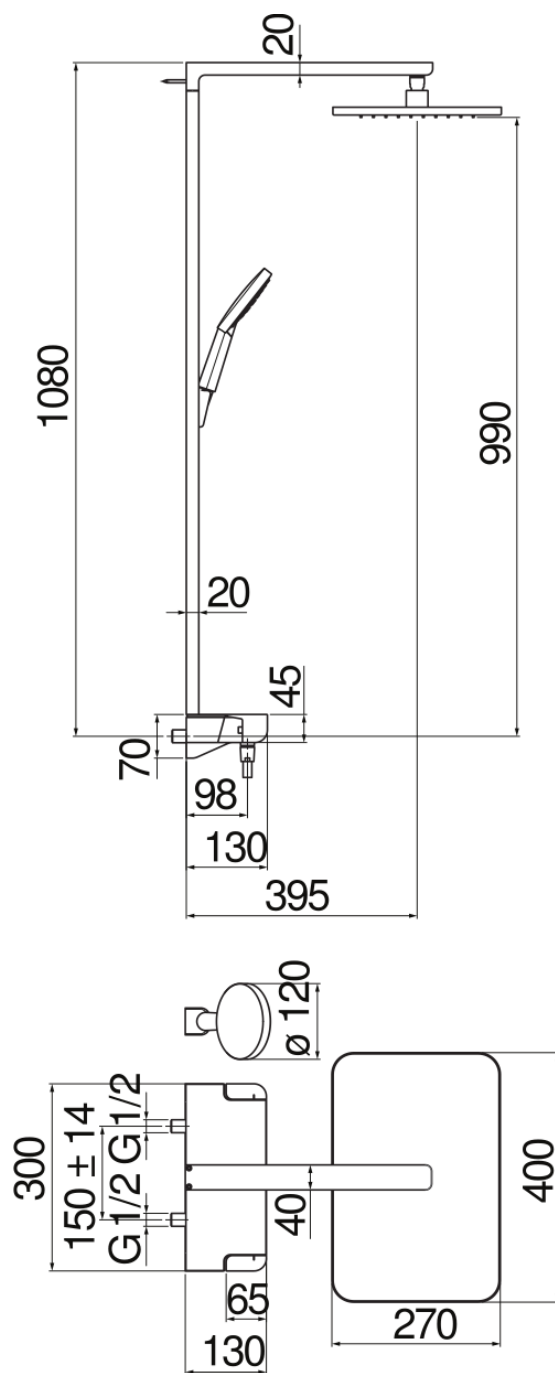

#### SPECIFICATIONS

External thermostatic mixer  
Chrome and white glass  
38° C safety cut-out  
Swivel shower head 400 x 270 mm  
Glass shelf  
Fixed hand shower support  
3-jet hand shower and 150 cm hose  
Cartridge spare filters included in the package  
Packaging: 117 x 42 x 8,5 cm / 0,041769 m<sup>3</sup> / 14,8 kg

#### CERTIFICATIONS

FLOW RATE DIAGRAM: HOT/COLD WATER

FLOW RATE DIAGRAM: MIXED WATER