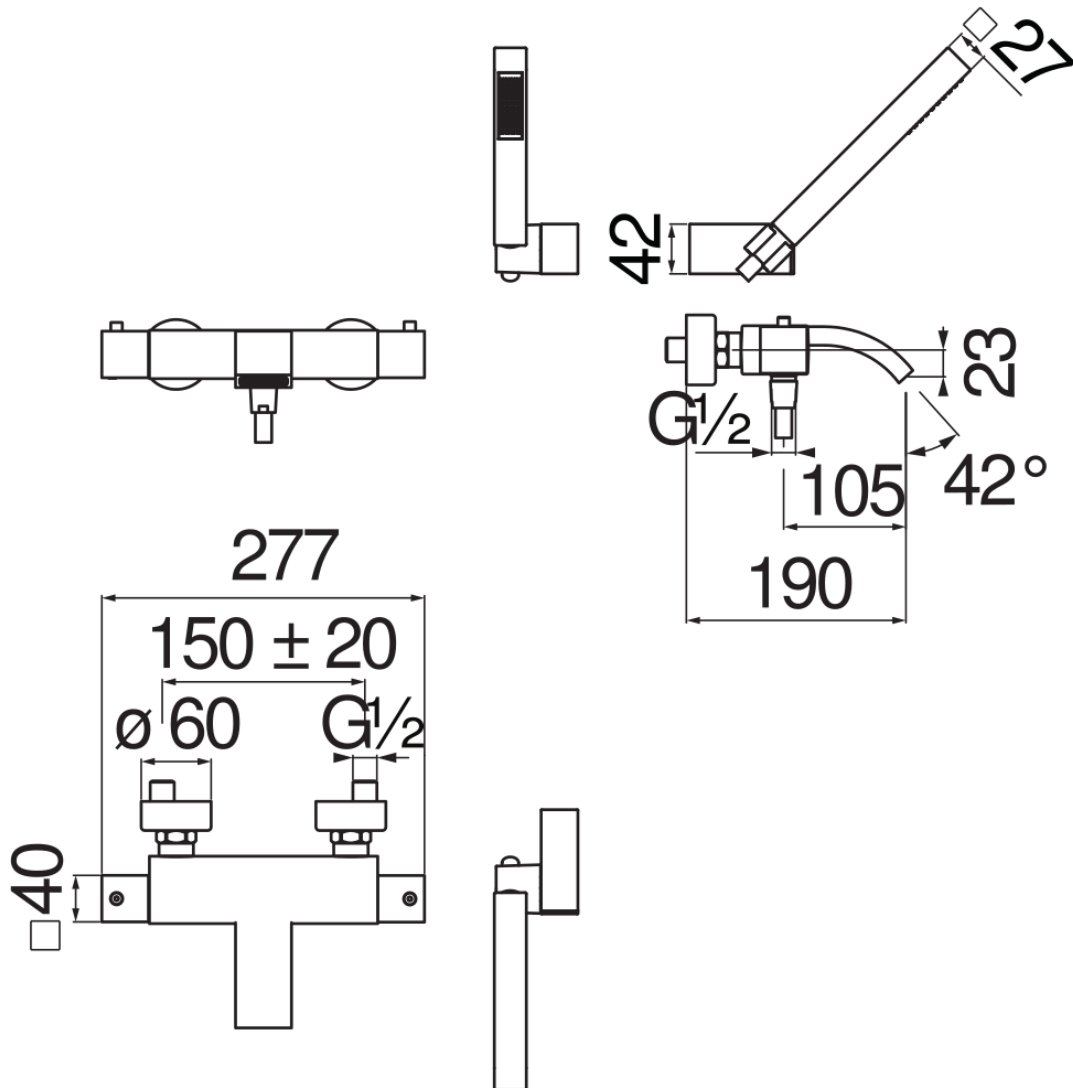

#### SPECIFICATIONS

External thermostatic control with shower set  
Chrome  
38° C safety cut-out  
Non-return valves  
Anti limescale aerator  
Adjustable hand shower support  
Single jet hand shower and 150 cm hose  
Cartridge spare filters included in the package  
Packaging: 37,1 x 23,7 x 11 cm / 0,00967 m<sup>3</sup> / 3,97 kg

#### CERTIFICATIONS

FLOW RATE DIAGRAM: HOT/COLD WATER

FLOW RATE DIAGRAM: MIXED WATER