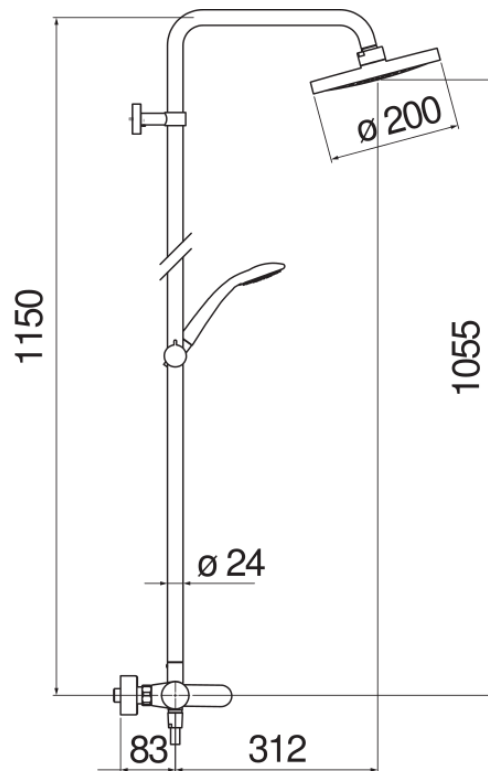

SPECIFICATIONS

External single control

Chrome

Swivel shower head ø 200 mm abs

Anti limescale system

Sliding swivel hand shower support

Single jet hand shower and 150 cm hose

50% two step cartridge for water saving

Packaging: 117 x 42 x 8,5 cm / 0,04177 m³ / 6,67 kg

FLOW RATE DIAGRAM: HOT/COLD WATER

FLOW RATE DIAGRAM: MIXED WATER