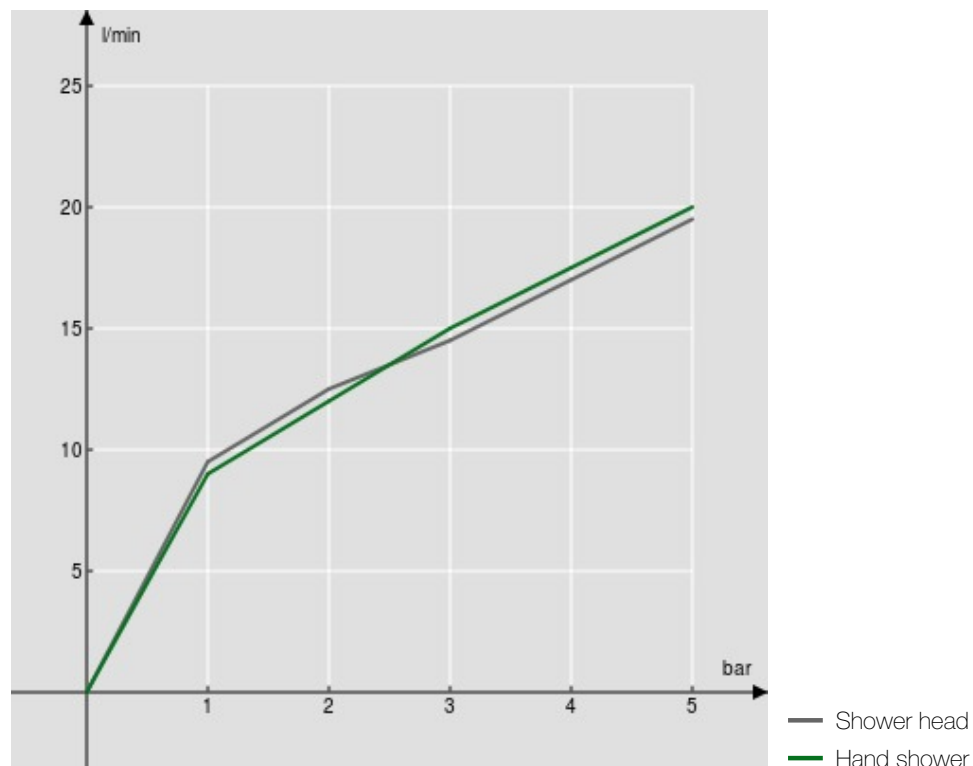

SPECIFICATIONS

External single control

Chrome

Swivel shower head ø 200 mm abs

Anti limescale system

Sliding swivel hand shower support

Single jet hand shower and 150 cm hose

50% two step cartridge for water saving

Packaging: 117 x 42 x 8,5 cm / 0,04177 m³ / 6,67 kg

FLOW RATE DIAGRAM: HOT/COLD WATER

FLOW RATE DIAGRAM: MIXED WATER