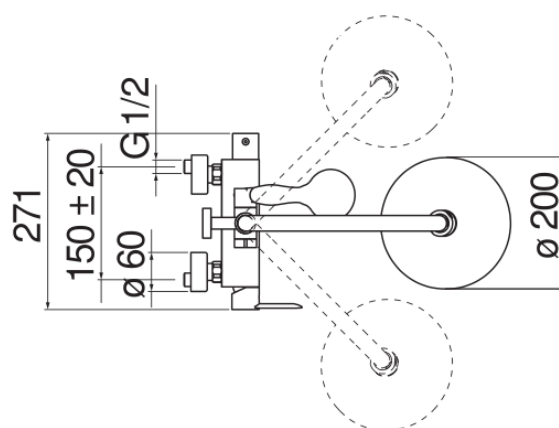

SPECIFICATIONS

External single control

Chrome

Swivel shower head ø 200 mm abs

Anti limescale system

Sliding swivel hand shower support

Single jet hand shower and 150 cm hose

50% two step cartridge for water saving

Packaging: 117 x 42 x 8,5 cm / 0,04177 m³ / 6,67 kg

FLOW RATE DIAGRAM: HOT/COLD WATER

FLOW RATE DIAGRAM: MIXED WATER