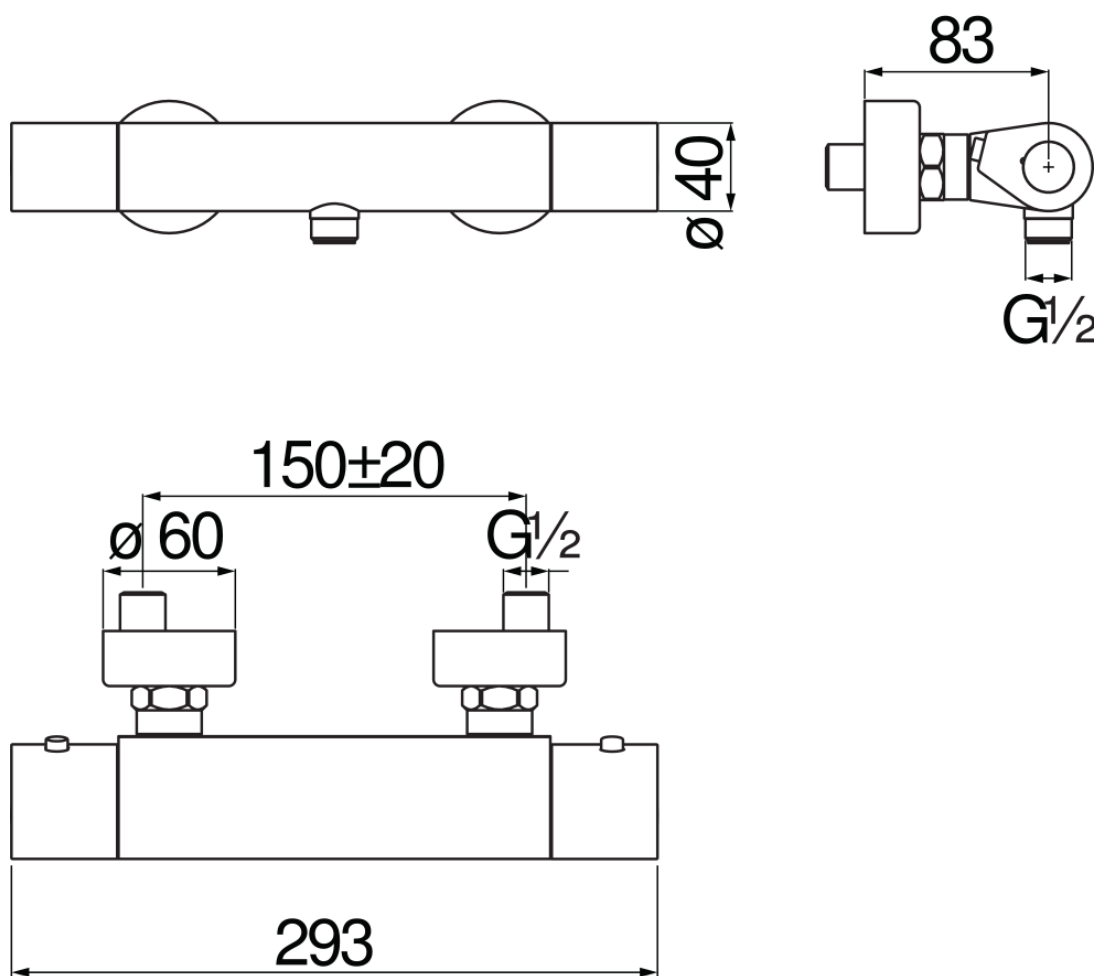

SPECIFICATIONS

External thermostatic mixer
Chrome
38° C safety cut-out
Non-return valves
ø 1/2" outlet
Cartridge spare filters included in the package
Packaging: 32 x 16,5 x 7 cm / 0,003696 m³ / 2,5 kg

CERTIFICATIONS

FLOW RATE DIAGRAM: HOT/COLD WATER

FLOW RATE DIAGRAM: MIXED WATER