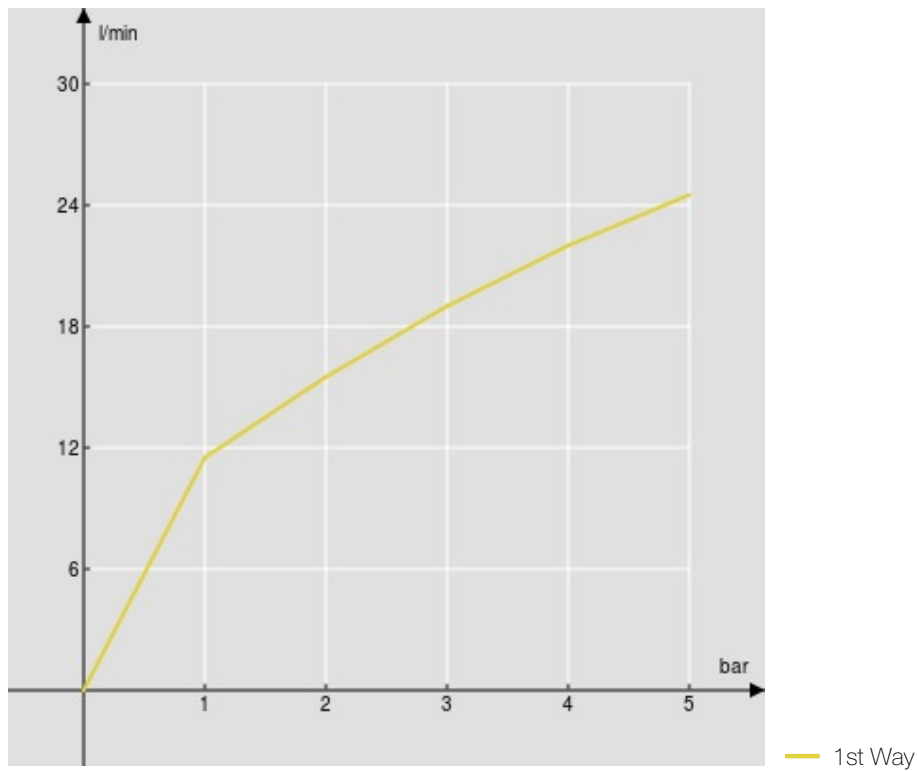

FLOW RATE DIAGRAM: MIXED WATER