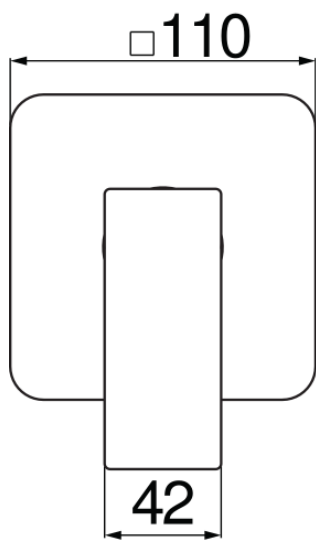

SPECIFICATIONS

Built-in 1-way single control mixer

Velvet black

ø 1/2" hot and cold water inlet

ø 1/2" outlet

External part and flush-fit part

50% two step cartridge for water saving

Packaging: 16,5 x 21,5 x 17,1 cm / 0,006066 m³ / 2,32 kg

FLOW RATE DIAGRAM: HOT/COLD WATER

FLOW RATE DIAGRAM: MIXED WATER