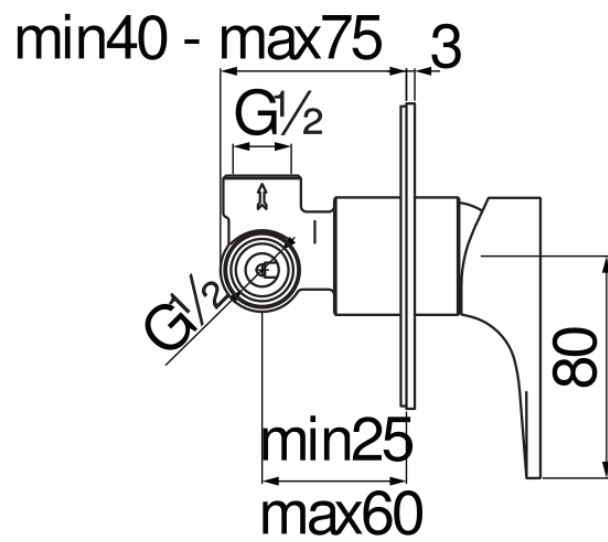

SPECIFICATIONS

Built-in 1-way single control mixer

Velvet black

ø 1/2" hot and cold water inlet

ø 1/2" outlet

External part and flush-fit part

50% two step cartridge for water saving

Packaging: 16,5 x 21,5 x 17,1 cm / 0,006066 m³ / 2,32 kg

FLOW RATE DIAGRAM: HOT/COLD WATER

FLOW RATE DIAGRAM: MIXED WATER