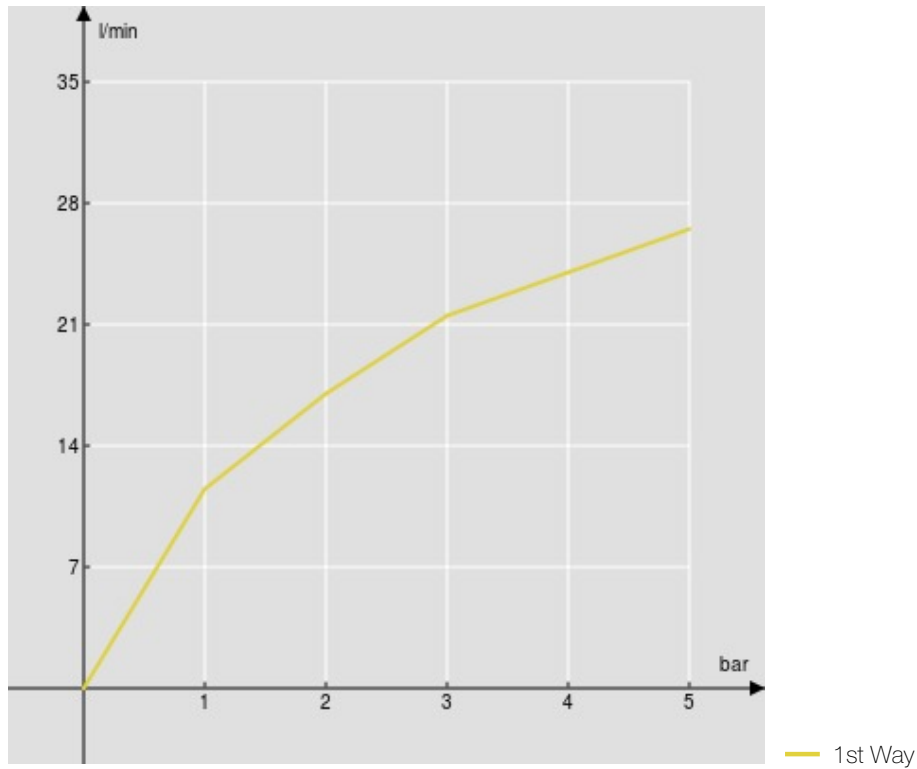

SPECIFICATIONS

Built-in 1-way single control mixer

Velvet black

ø 1/2" hot and cold water inlet

ø 1/2" outlet

External part and flush-fit part

50% two step cartridge for water saving

Packaging: 16,5 x 21,5 x 17,1 cm / 0,006066 m³ / 2,32 kg

FLOW RATE DIAGRAM: HOT/COLD WATER

FLOW RATE DIAGRAM: MIXED WATER