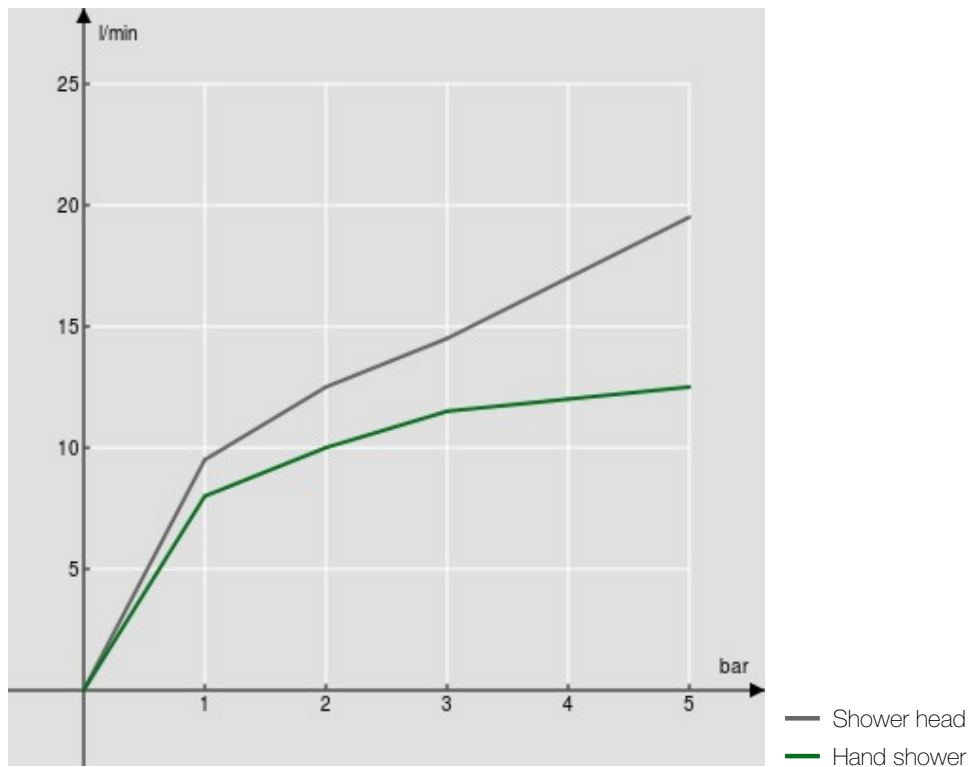

SPECIFICATIONS

External single control

Chrome

Swivel shower head ø 200 mm abs

Anti limescale system

Sliding swivel hand shower support

Single jet hand shower and 150 cm hose

50% two step cartridge for water saving

Packaging: 117 x 42 x 8,5 cm / 0,041769 m<sup>3</sup> / 1 kg

FLOW RATE DIAGRAM: HOT/COLD WATER

FLOW RATE DIAGRAM: MIXED WATER