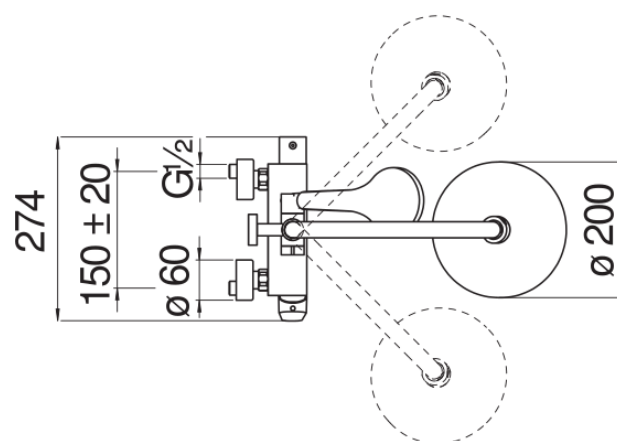

SPECIFICATIONS

External single control

Chrome

Swivel shower head ø 200 mm abs

Anti limescale system

Sliding swivel hand shower support

Single jet hand shower and 150 cm hose

50% two step cartridge for water saving

Packaging: 117 x 42 x 8,5 cm / 0,041769 m<sup>3</sup> / 1 kg

FLOW RATE DIAGRAM: HOT/COLD WATER

FLOW RATE DIAGRAM: MIXED WATER