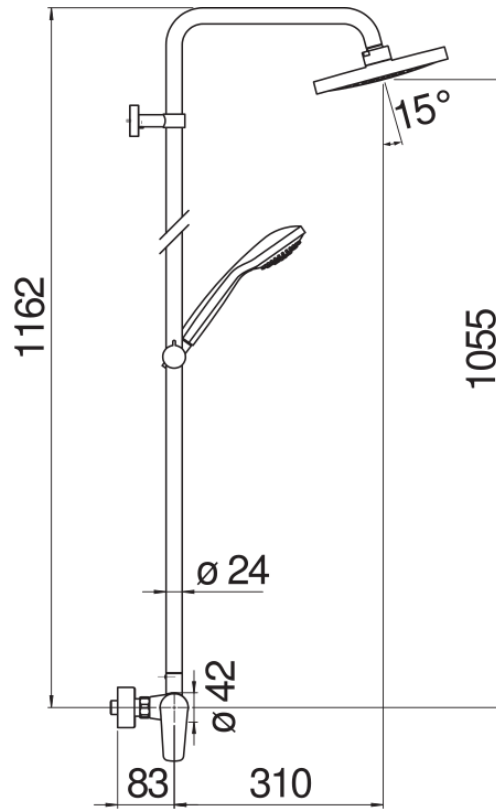

SPECIFICATIONS

External single control

Chrome

Swivel shower head ø 200 mm abs

Anti limescale system

Sliding swivel hand shower support

Single jet hand shower and 150 cm hose

50% two step cartridge for water saving

Packaging: 117 x 42 x 8,5 cm / 0,041769 m<sup>3</sup> / 1 kg

FLOW RATE DIAGRAM: HOT/COLD WATER

FLOW RATE DIAGRAM: MIXED WATER