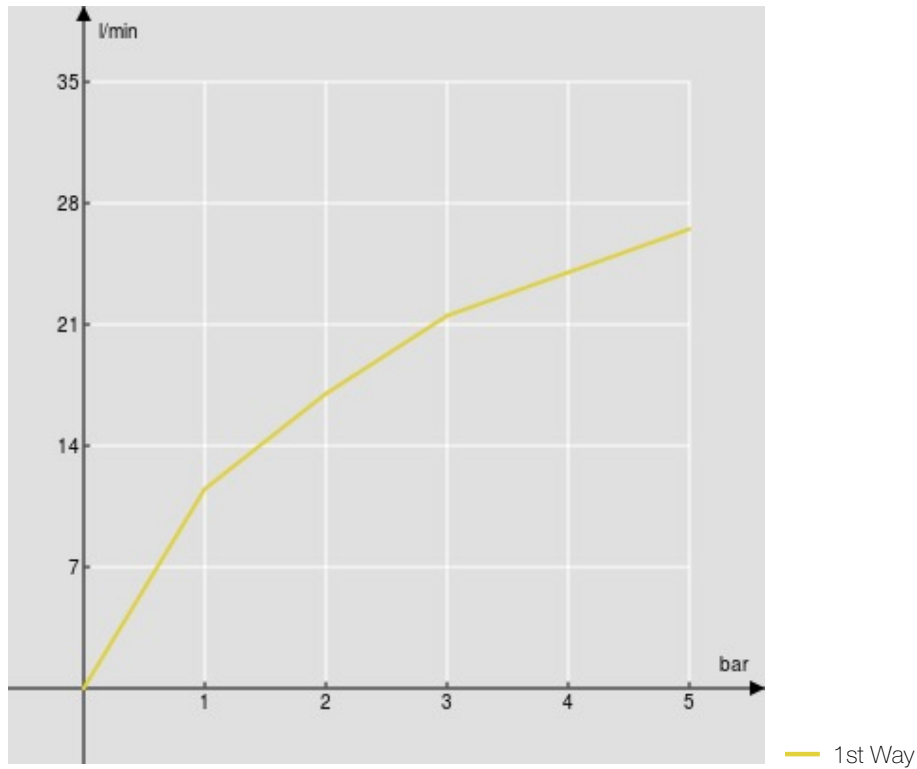

FLOW RATE DIAGRAM: MIXED WATER