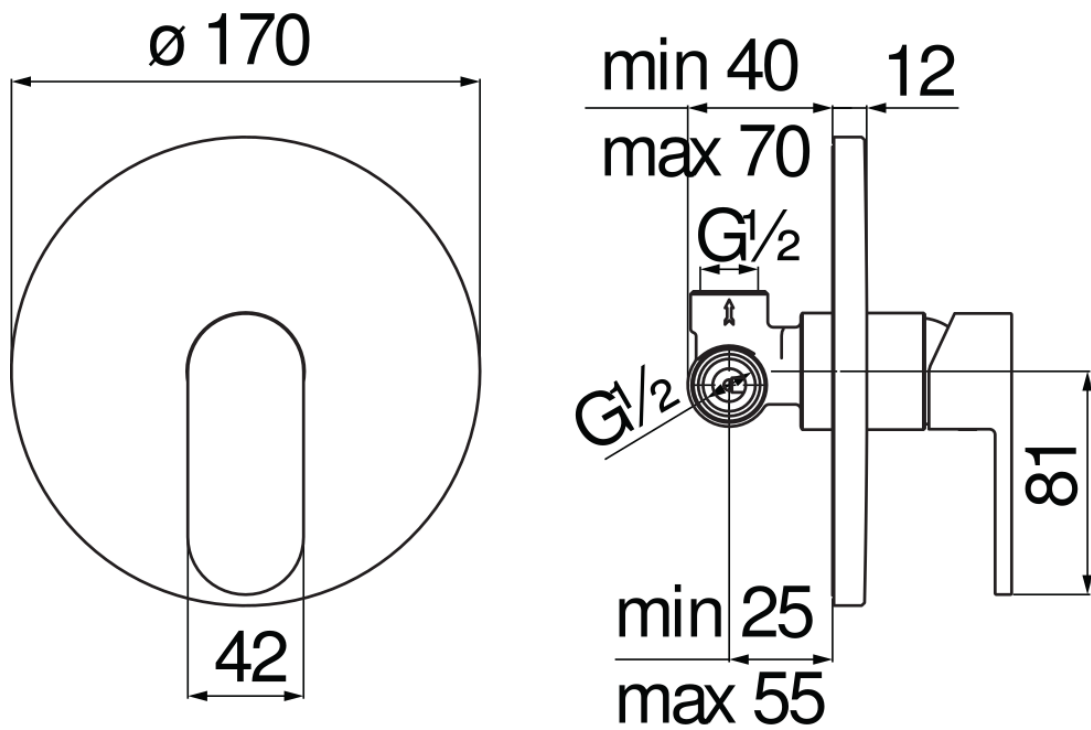

FLOW RATE DIAGRAM: HOT/COLD WATER