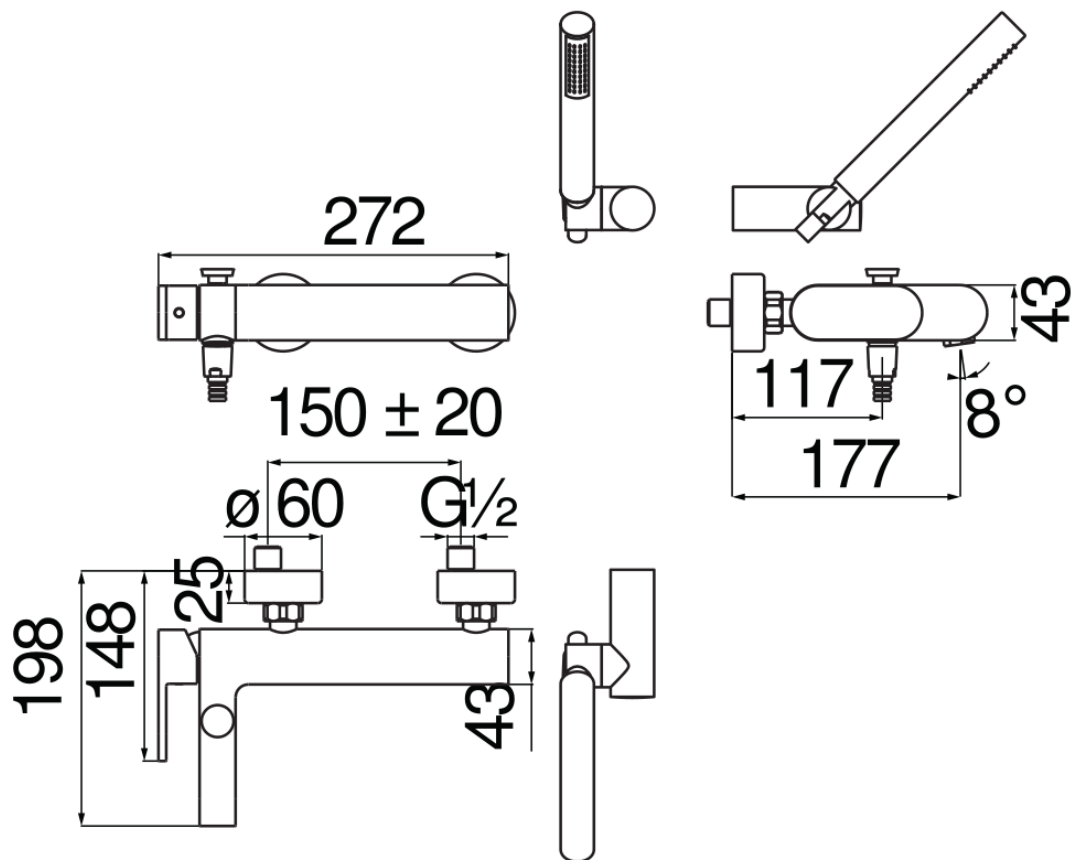

SPECIFICATIONS

External single control mixer tap with shower set
Velvet black
Anti limescale aerator M 24 x 1
Auto return deviator
Adjustable hand shower support
Single jet hand shower and 150 cm hose
50% two step cartridge for water saving
Packaging: 37,1 x 23,7 x 11 cm / 0,00967 m³ / 3,52 kg

CERTIFICATIONS

FLOW RATE DIAGRAM: HOT/COLD WATER

FLOW RATE DIAGRAM: MIXED WATER