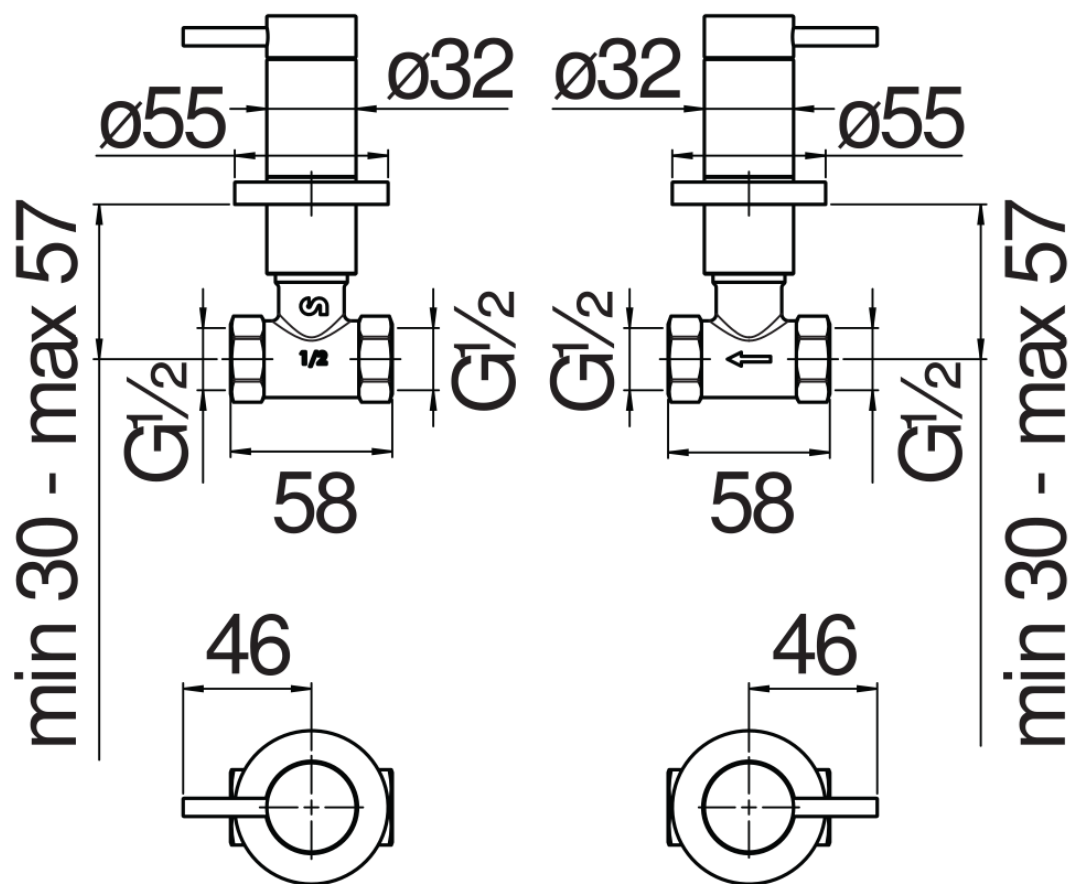

SPECIFICATIONS

Pair of flush-fit stop taps

Chocolate red PVD

2-way inlet

ø 1/2" outlets

Packaging: 41,2 x 16,4 x 7,1 cm / 0,004797 m³ / 1,4 kg

FLOW RATE DIAGRAM: HOT/COLD WATER