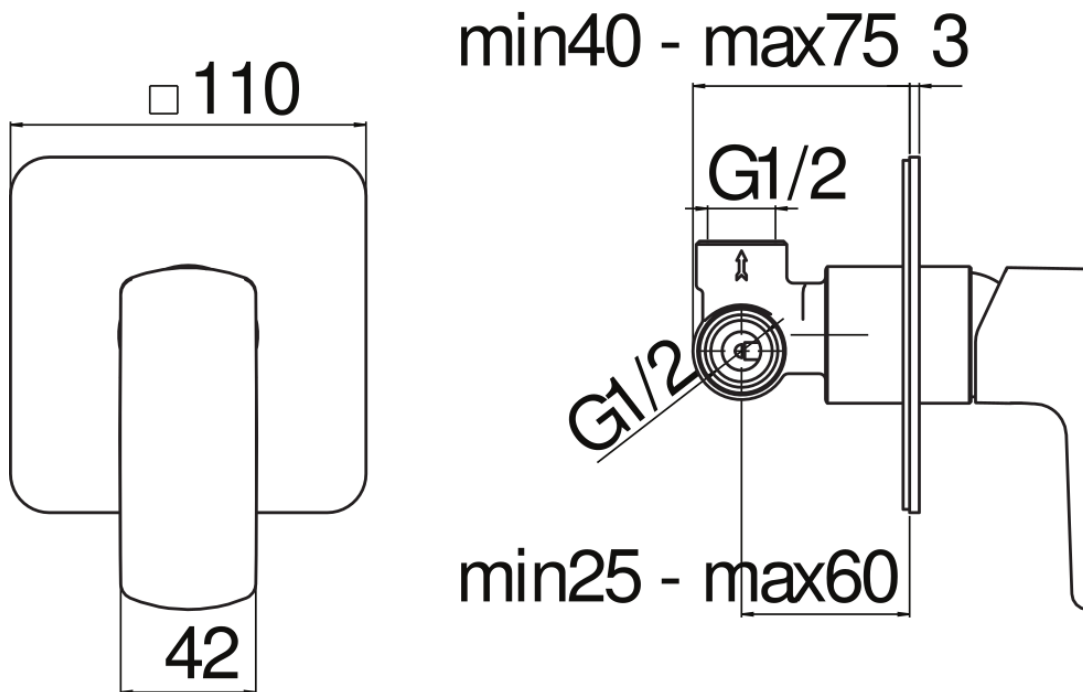

FLOW RATE DIAGRAM: HOT/COLD WATER