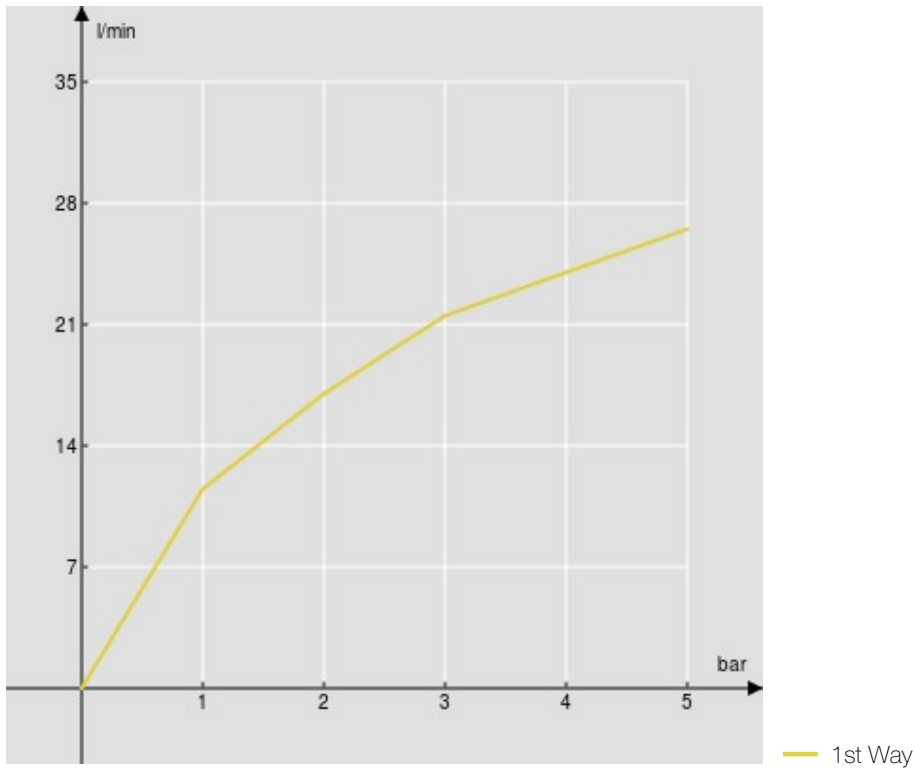

FLOW RATE DIAGRAM: MIXED WATER