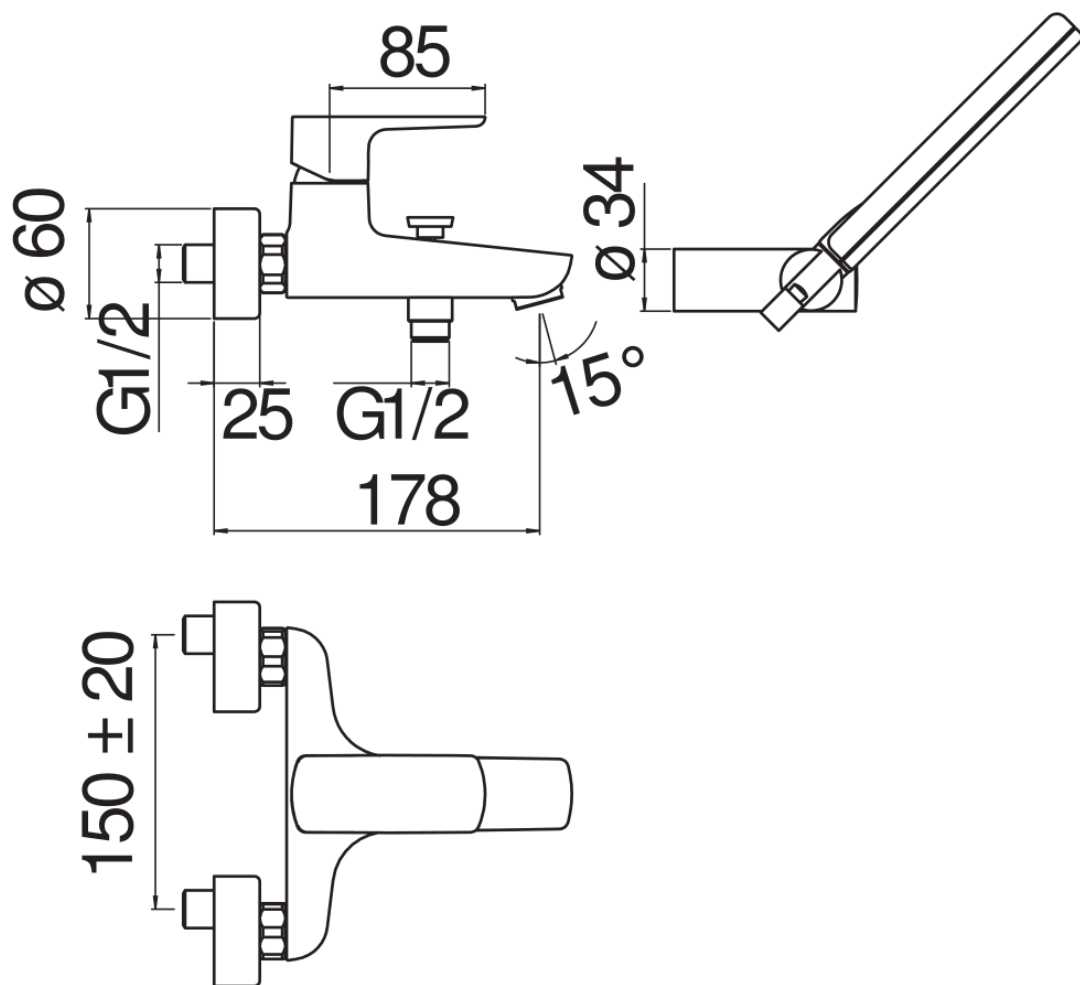

SPECIFICATIONS

External single control mixer tap with shower set
Velvet black
Anti limescale aerator M 28 x 1
Adjustable hand shower support
Single jet hand shower and 150 cm hose
50% two step cartridge for water saving
Packaging: 25,4 x 21,2 x 17 cm / 0,00915 m³ / 2,86 kg

CERTIFICATIONS

FLOW RATE DIAGRAM: HOT/COLD WATER

FLOW RATE DIAGRAM: MIXED WATER