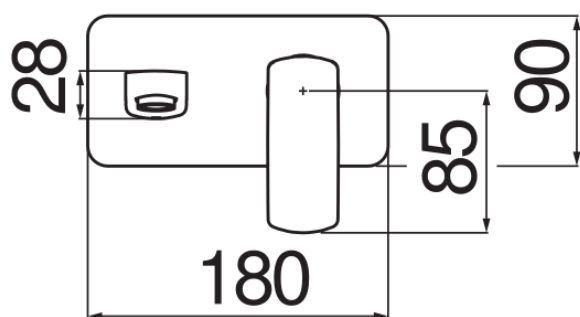

SPECIFICATIONS

Wall-mounted single control external part long spout

Velvet black

Anti limescale aerator M 24 x 1

Length of spout 200 mm

Without waste

50% two step cartridge for water saving

Packaging: 32 x 16,5 x 7 cm / 0,0037 m³ / 1,57 kg

CERTIFICATIONS

FLOW RATE DIAGRAM: HOT/COLD WATER

— Aerator

FLOW RATE DIAGRAM: MIXED WATER

— Aerator