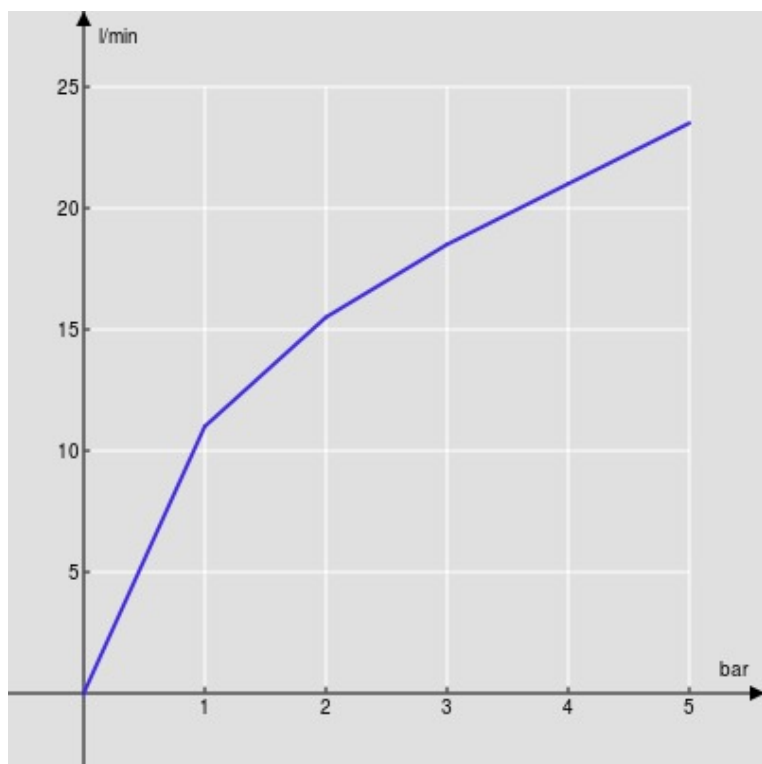

SPECIFICATIONS

Wall-mounted single control external part long spout

Velvet black

Anti limescale aerator M 24 x 1

Length of spout 200 mm

Without waste

50% two step cartridge for water saving

Packaging: 32 x 16,5 x 7 cm / 0,0037 m³ / 1,57 kg

CERTIFICATIONS

FLOW RATE DIAGRAM: HOT/COLD WATER

— Aerator

FLOW RATE DIAGRAM: MIXED WATER

— Aerator