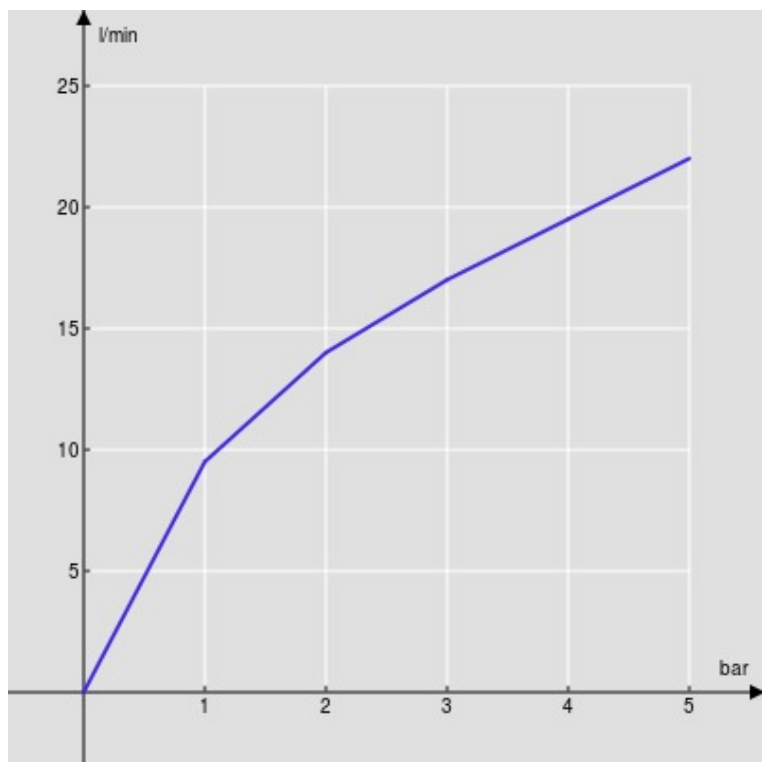

FLOW RATE DIAGRAM: HOT/COLD WATER