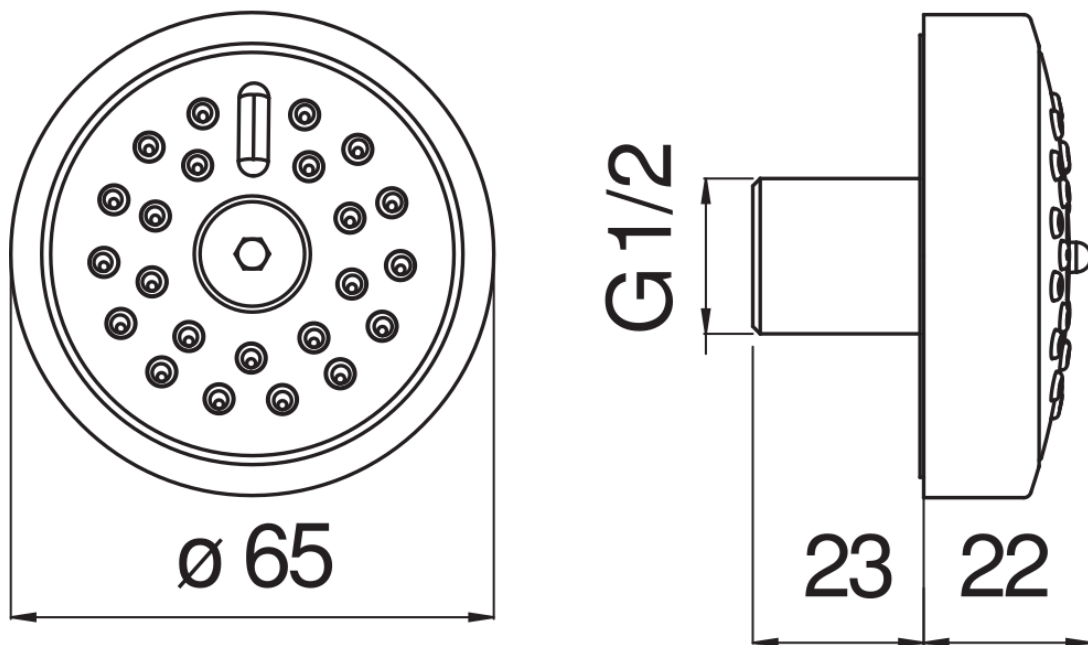

SPECIFICATIONS

External bodyjet

Chocolate red PVD

Adjustable rain jet

Packaging: 14 x 7 x 7 cm / 0,00069 m<sup>3</sup> / 0,4 kg

FLOW RATE DIAGRAM: HOT/COLD WATER