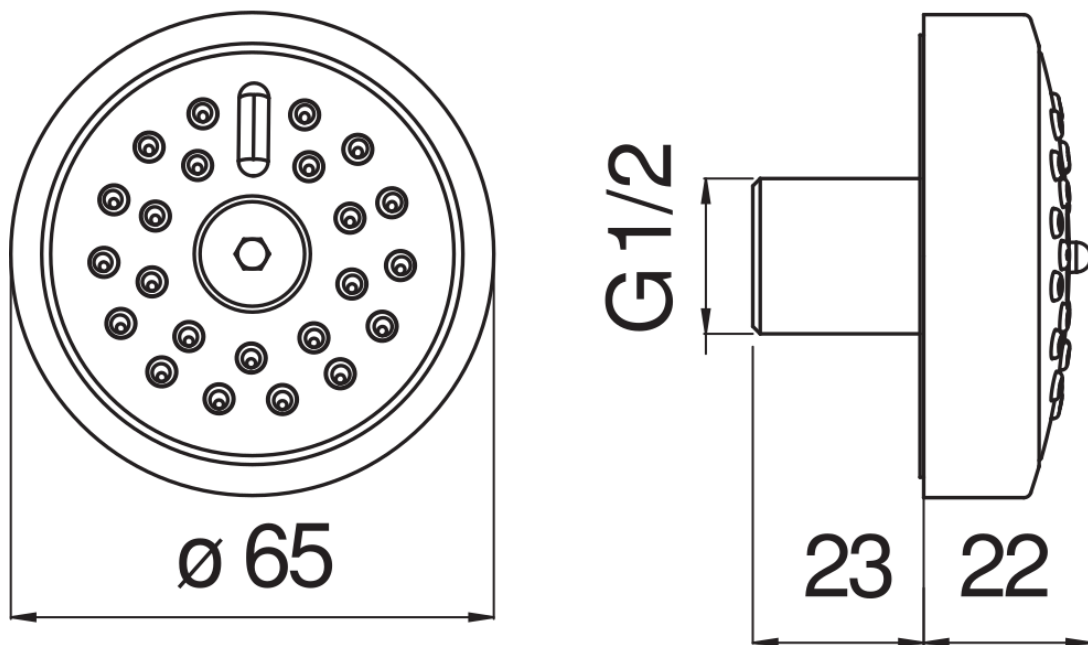

SPECIFICATIONS

External bodyjet

Polar white

Adjustable rain jet

Packaging: 14 x 7 x 7 cm / 0,00069 m<sup>3</sup> / 0,4 kg

FLOW RATE DIAGRAM: HOT/COLD WATER