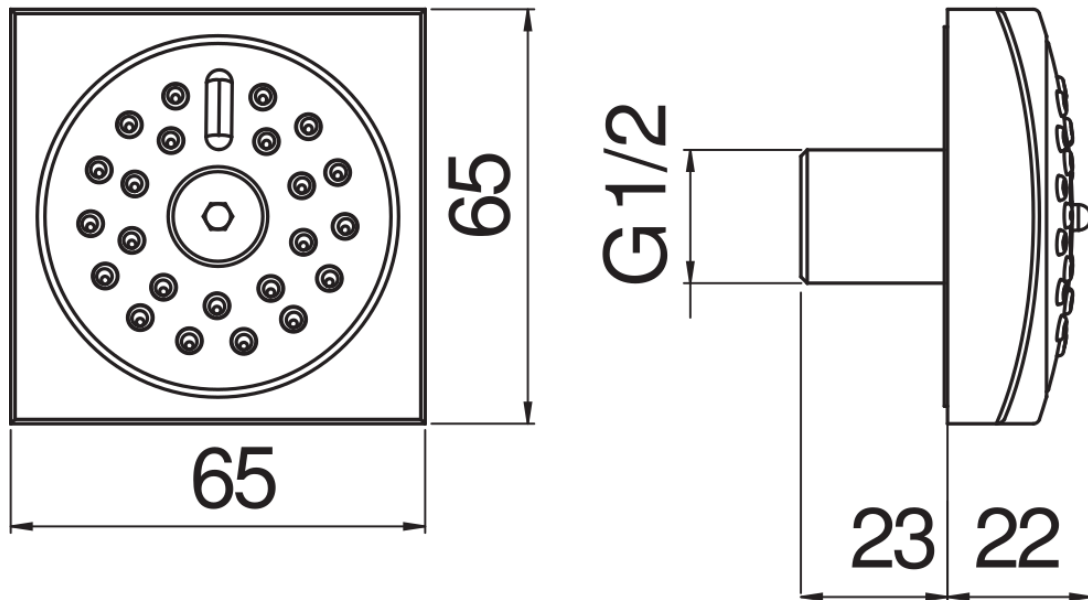

SPECIFICATIONS

External bodyjet

Chrome

Adjustable rain jet

Packaging: 14 x 7 x 7 cm / 0,00069 m³ / 0,45 kg

FLOW RATE DIAGRAM: HOT/COLD WATER