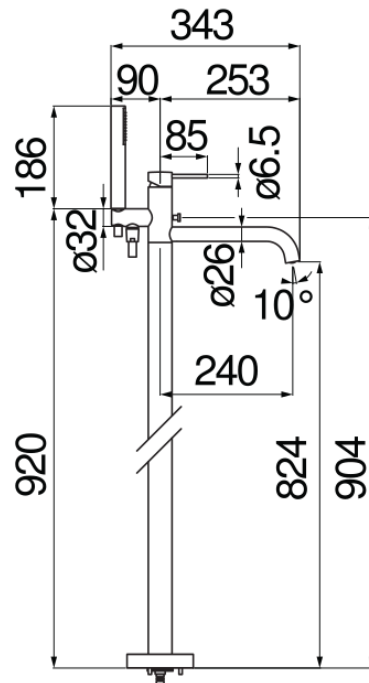

SPECIFICATIONS

2-way single control external part

Inox

Anti limescale aerator M 24 x 1

Auto return deviator

Single jet hand shower and 150 cm hose

Packaging: 110,5 x 44 x 17,5 cm / 0,08509 m³ / 2,4 kg

FLOW RATE DIAGRAM: HOT/COLD WATER

FLOW RATE DIAGRAM: MIXED WATER