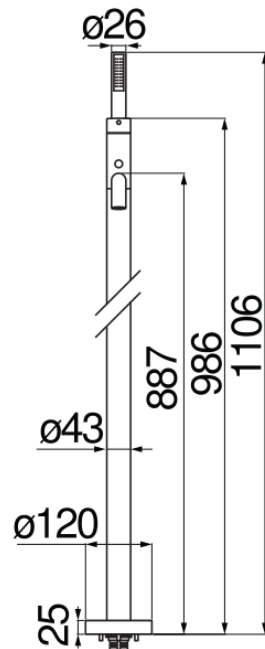

SPECIFICATIONS

2-way single control external part

Inox

Anti limescale aerator M 24 x 1

Auto return deviator

Single jet hand shower and 150 cm hose

Packaging: 110,5 x 44 x 17,5 cm / 0,08509 m³ / 2,4 kg

FLOW RATE DIAGRAM: HOT/COLD WATER

FLOW RATE DIAGRAM: MIXED WATER