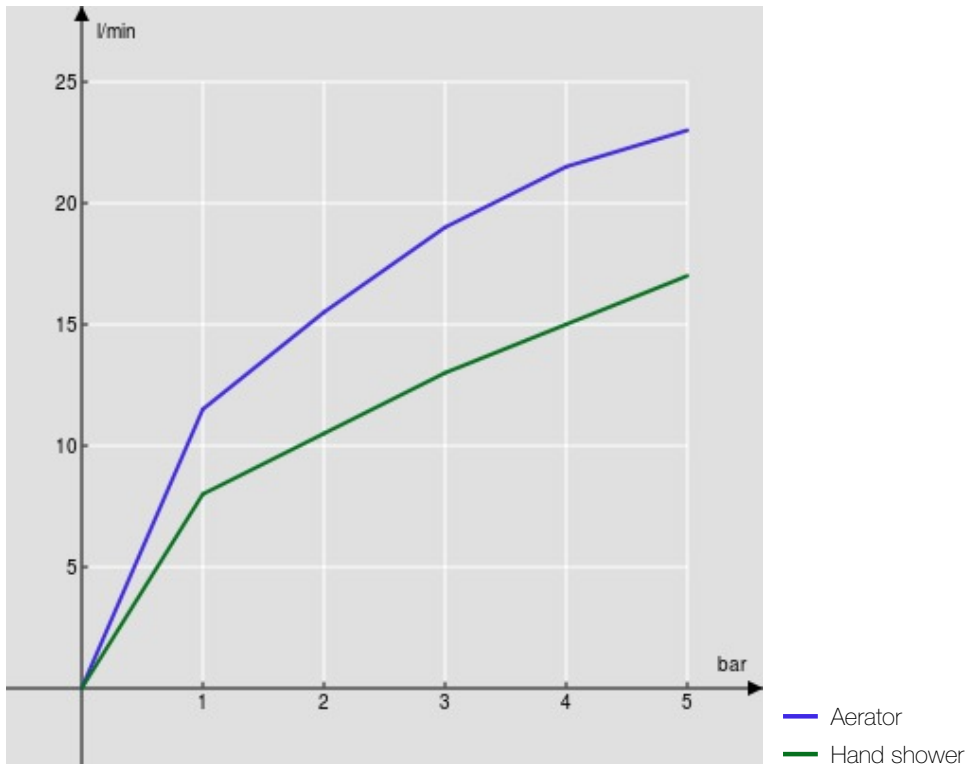

SPECIFICATIONS

2-way single control external part

Inox

Anti limescale aerator M 24 x 1

Auto return deviator

Single jet hand shower and 150 cm hose

Packaging: 110,5 x 44 x 17,5 cm / 0,08509 m³ / 2,4 kg

FLOW RATE DIAGRAM: HOT/COLD WATER

FLOW RATE DIAGRAM: MIXED WATER