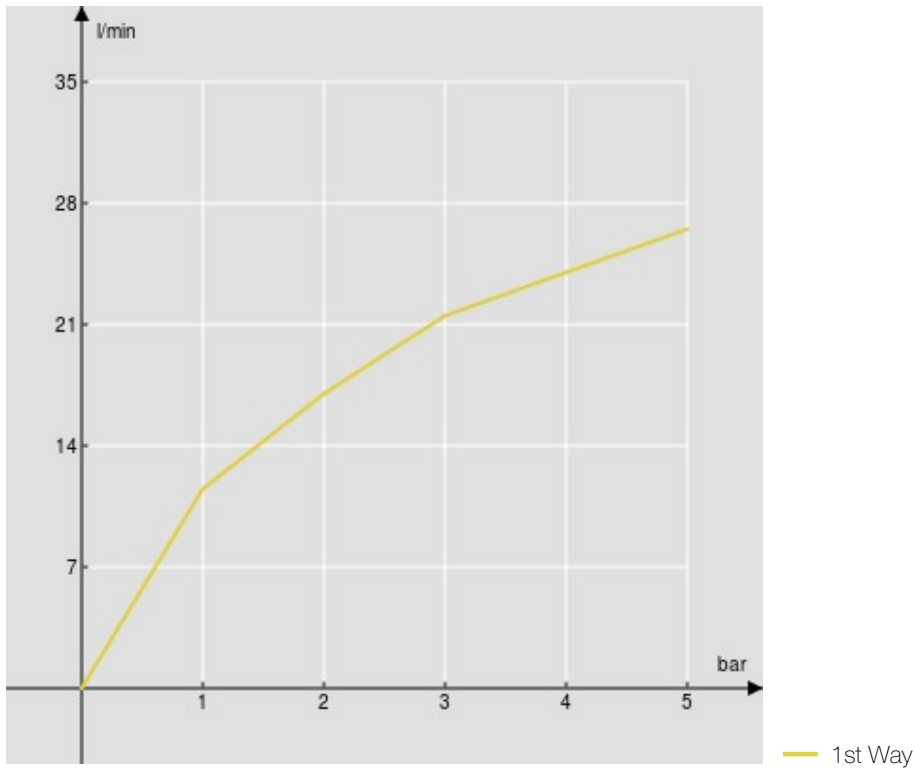

IMAGE NOT
AVAILABLE

SPECIFICATIONS

Built-in 1-way single control mixer

Velvet black

ø 1/2" hot and cold water inlet

ø 1/2" outlet

External part and flush-fit part

50% two step cartridge for water saving

Packaging: 16,5 x 21,5 x 17,1 cm / 0,006066 m³ / 2,32 kg

FLOW RATE DIAGRAM: HOT/COLD WATER

FLOW RATE DIAGRAM: MIXED WATER