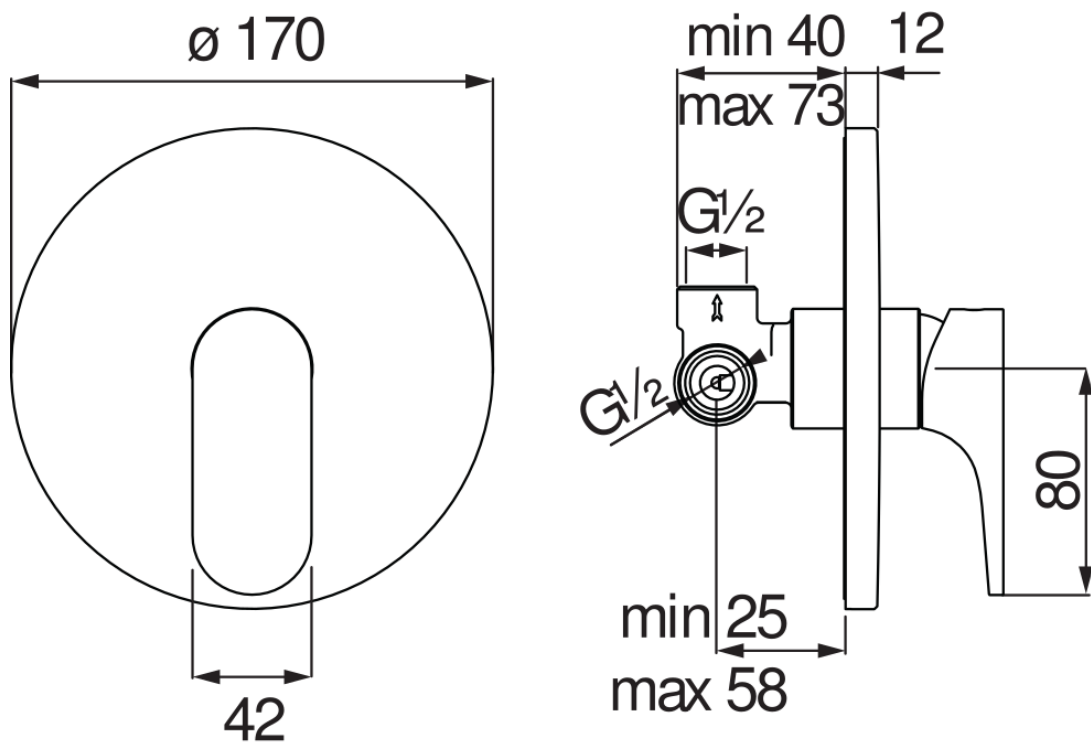

IMAGE NOT
AVAILABLE

SPECIFICATIONS

Built-in 1-way single control mixer

Velvet black

ø 1/2" hot and cold water inlet

ø 1/2" outlet

External part and flush-fit part

50% two step cartridge for water saving

Packaging: 16,5 x 21,5 x 17,1 cm / 0,006066 m³ / 2,32 kg

FLOW RATE DIAGRAM: HOT/COLD WATER

FLOW RATE DIAGRAM: MIXED WATER