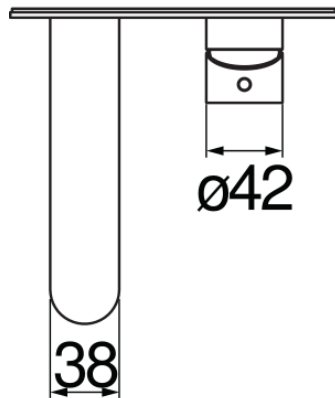

FLOW RATE DIAGRAM: HOT/COLD WATER