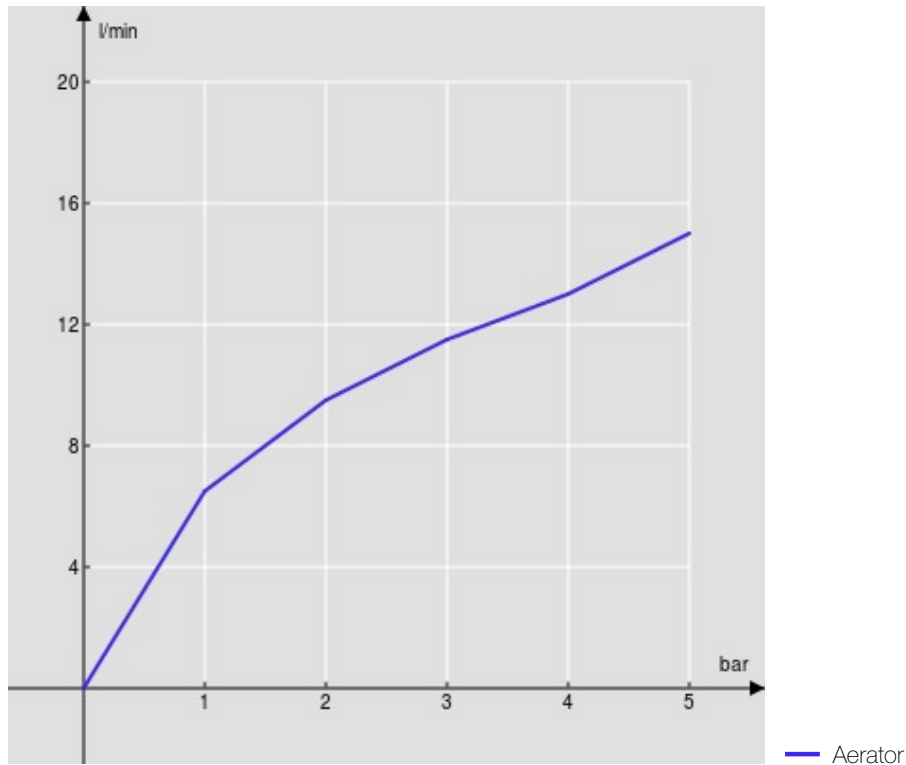

FLOW RATE DIAGRAM: HOT/COLD WATER